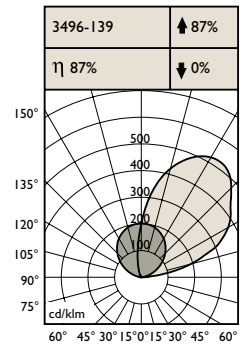

3496-139-2 / 3496-154-2 WALL