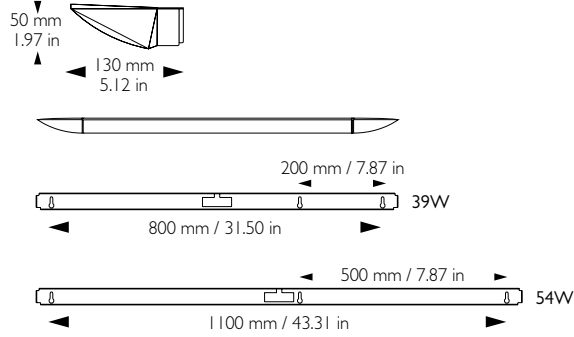

3496-139-2 / 3496-154-2 WALL