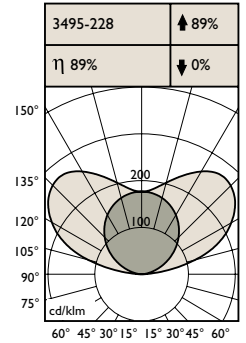

BRAVO

TECHNICAL INFORMATION: Luminaire housing made from extruded aluminum and end caps in moulded aluminum. Standard finish in white or grey. Vacuum metallized aluminum reflector. Pendant luminaire supplied with 2.5 m (98.43 in) connection cord and earthed plug plus 1 m (39.37 in) quickly adjustable wire suspension. Supplied as standard with HF ballast.

3495-228-2 / 3495-254-2 BRAVO: Bravo 3495 is a slim pendant T5 luminaire with indirect light distribution. The luminaire has a reflector that gives a very wide light distribution which means that it can be used for low ceilings in various environments, such as offices, reception areas and schools.