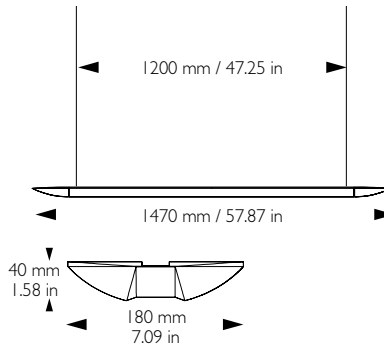

BRAVO

TECHNICAL INFORMATION: Luminaire housing made from extruded aluminum and end caps in moulded aluminum. Standard finish in white or grey. Vacuum metallized aluminum reflector. Pendant luminaire supplied with 2.5 m (98.43 in) connection cord and earthed plug plus 1 m (39.37 in) quickly adjustable wire suspension. Supplied as standard with HF ballast.

3495-228-2 / 3495-254-2 BRAVO: Bravo 3495 is a slim pendant T5 luminaire with indirect light distribution. The luminaire has a reflector that gives a very wide light distribution which means that it can be used for low ceilings in various environments, such as offices, reception areas and schools.