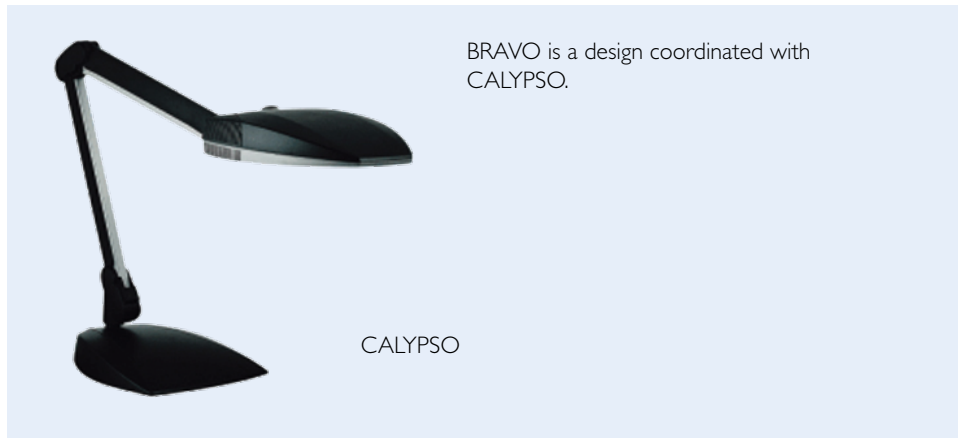

3496-139-2 / 3496-154-2 WALL