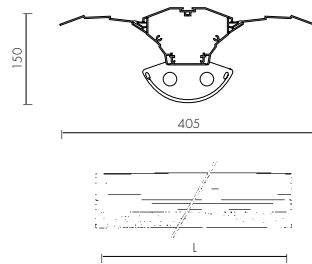

**F278 JONATHAN SUSPENSION:** Suspensions with combined direct and indirect light. Reflecting wings and lower diffuser in micro-perforated steel. Complete with both mounting and feeding sets.

**F279 JONATHAN CEILING:** Ceiling lamps with combined direct and indirect light. Same reflecting body as in Jonathan Suspension, while the wings are in stepped sheet steel. Equipped for ceiling mounting.