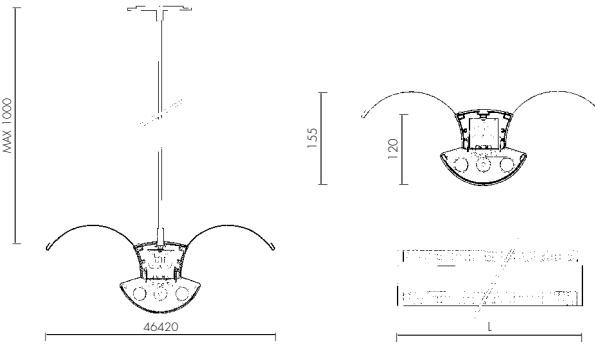

**F278 JONATHAN SUSPENSION:** Suspensions with combined direct and indirect light. Reflecting wings and lower diffuser in micro-perforated steel. Complete with both mounting and feeding sets.

**F279 JONATHAN CEILING:** Ceiling lamps with combined direct and indirect light. Same reflecting body as in Jonathan Suspension, while the wings are in stepped sheet steel. Equipped for ceiling mounting.