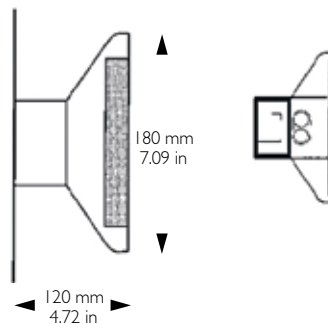

JONATHAN

TECHNICAL INFORMATION: Jonathan is a modular lighting system especially designed for fluorescent linear or compact lamps, that, thanks to its variety of models, can satisfy the many project requirements with great flexibility and with avant-garde lighting techniques.

F278 JONATHAN SUSPENSION: Suspensions with combined direct and indirect light. Reflecting wings and lower diffuser in micro-perforated steel. Complete with both mounting and feeding sets.

F279 JONATHAN CEILING: Ceiling lamps with combined direct and indirect light. Same reflecting body as in Jonathan Suspension, while the wings are in stepped sheet steel. Equipped for ceiling mounting.

F271 JONATHAN SERVICE DARK: CEILING/SUSPENSION: Suspensions or surface mounted luminaires with controlled direct emission Dark. Complete with mounting set. (Feeding set on request).

F27C3 JONATHAN WALL: Direct/indirect light. Structure in steel and microperforated steel plate with frontal filter in opaline polycarbonate.