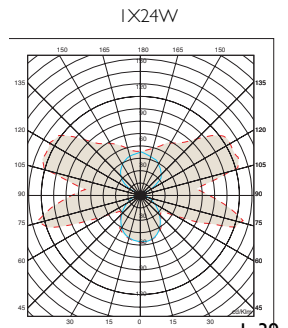

JONATHAN

TECHNICAL INFORMATION: Jonathan is a modular lighting system especially designed for fluorescent linear or compact lamps, that, thanks to its variety of models, can satisfy the many project requirements with great flexibility and with avant-garde lighting techniques.

F278 JONATHAN SUSPENSION: Suspensions with combined direct and indirect light. Reflecting wings and lower diffuser in micro-perforated steel. Complete with both mounting and feeding sets.

F279 JONATHAN CEILING: Ceiling lamps with combined direct and indirect light. Same reflecting body as in Jonathan Suspension, while the wings are in stepped sheet steel. Equipped for ceiling mounting.

F271 JONATHAN SERVICE DARK: CEILING/SUSPENSION: Suspensions or surface mounted luminaires with controlled direct emission Dark. Complete with mounting set. (Feeding set on request).

F27C3 JONATHAN WALL: Direct/indirect light. Structure in steel and microperforated steel plate with frontal filter in opaline polycarbonate.