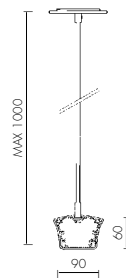

F271 JONATHAN SERVICE DARK: CEILING/SUSPENSION: Suspensions or surface mounted luminaires with controlled direct emission Dark. Complete with mounting set. (Feeding set on request).