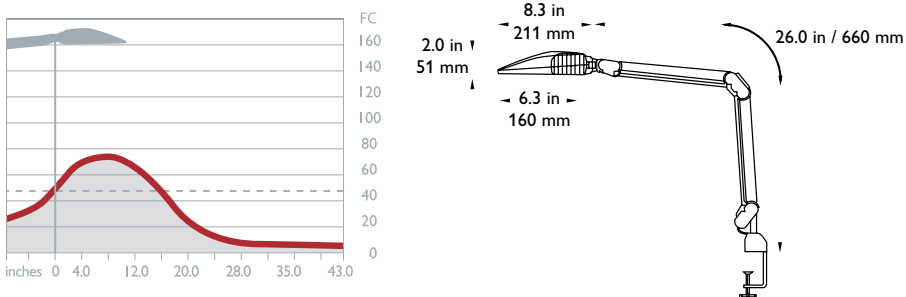

Light source: 13W compact fluorescent tube

Arm length: 660 mm (26 in.)

Mounting: Edge Clamp, Panel Mount.

Accessories: Table/Desk Base.

Open office landscapes place heavy demands on the lighting as glare from unshielded light sources, i.e. nearby task lights, can be disturbing.