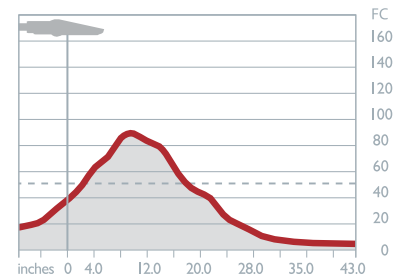

MOVERO

Design: Propellers

Movero uses the latest technology in asymmetrical task lighting. The innovative design, the effective light output and the advanced arm design make the luminaire extremely effective for any working environment. Because of its design, Movero can be used for large workspaces as well as places with little room. The design of the arm gives Movero a very good operational range. Movero is designed especially for desks that can be regulated to standing height – the louver can be adjusted to prevent the discomfort of glare from the asymmetrical light.

Supplied with HF ballast to eliminate flicker.

Light source: 18W compact fluorescent tube

Arm length: 660 mm (26 in.)

Supplied with edge clamp.
Accessories: table base.

Colors

- Magnesium grey
- Anthracite black