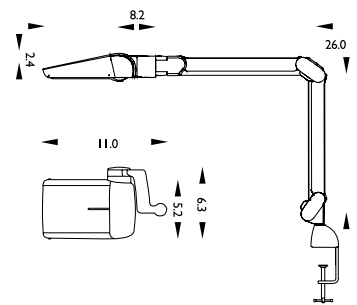

# MOVERO

Design: Propellers

Movero uses the latest technology in asymmetrical task lighting. The innovative design, the effective light output and the advanced arm design make the luminaire extremely effective for any working environment. Because of its design, Movero can be used for large workspaces as well as places with little room. The design of the arm gives Movero a very good operational range. Movero is designed especially for desks that can be regulated to standing height – the louver can be adjusted to prevent the discomfort of glare from the asymmetrical light.

Supplied with HF ballast to eliminate flicker.

Light source: 18W compact fluorescent tube

Arm length: 660 mm (26 in.)

Supplied with edge clamp.  
Accessories: table base.