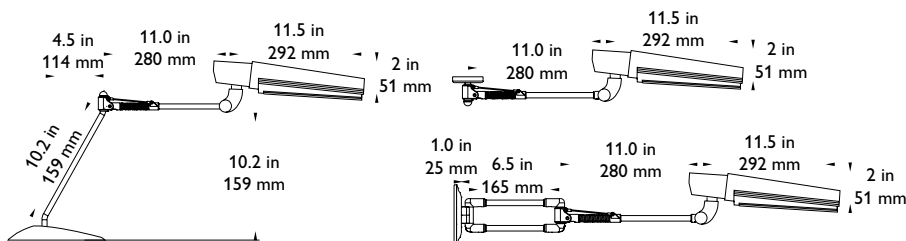

TECHNICAL INFORMATION

Design: Luxo US

A compact, very flexible family of task lights. The Ergolite series is extremely suitable for work areas with limited space such as call centers, mobile offices, and partitioned offices. With a choice of compact fluorescent or halogen models, the Ergolite series is adjustable both vertically and horizontally. For additional flexibility, Edge Clamp, Table Base, Panel Mount and Magnet Mount versions are available.

Light sources: 13W compact fluorescent

Mounting options: Table/Desk Base, Magnet Mount, or Panel Mount.

Arm lengths: Table/Desk Base: 540 mm (21 in.)
Magnet Mount: 280 mm (11 in.)
Panel Mount: 445 mm (17.5 in.)

ERGOLITE

CODES

16704	Ergolite Fluorescent with Panel Mount
16705	Ergolite Fluorescent with Magnetic Mount
16706	Ergolite Fluorescent with Table/Desk Base

COLOR

- Black shade
- Aluminum grey arms with black accents

Table/desk base