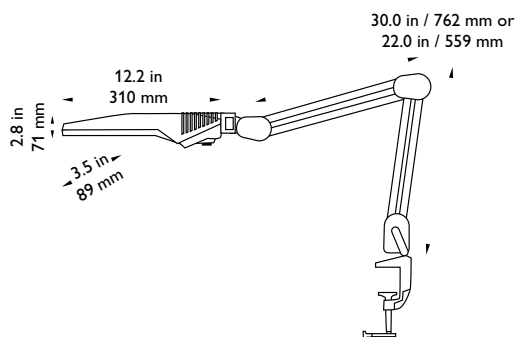

## TECHNICAL INFORMATION

Design: Emil Abry/Herman Tandberg

A uniquely styled, multi-directional shade makes the Sonnet a very versatile task light. The combination of flexible joints at the shade base in concert with Luxo's superior spring-balanced arm technology ensures great flexibility in movement. The 13W compact fluorescent lamp combined with electronic ballast provides an energy-efficient, flicker-free system that is very effective for general, office/task applications.

Light source: 13W compact fluorescent

Mounting options: Edge Clamp, Wall/Panel Mount

Arm lengths: Clamp Models: 760 mm (30 in.)  
Wall/Panel Mount: 560 mm (22 in.)

Accessories: Table/Desk Base