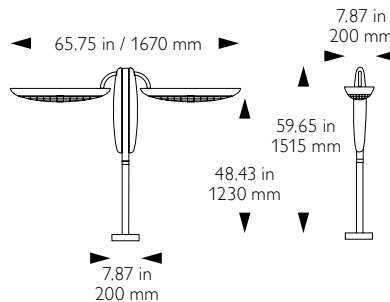

Arca

A versatile indirect/direct luminaire with transparent metallic-colored pod-like heads which softly diffuse light. The pods also have a soft afterglow once lights have been turned off. Arca is versatile and can be mounted via floor, table, partition, wall and even suspension in four configurations, with single, double, triple or quadruple heads.

TECHNICAL INFORMATION

ARCA PARTITION DESK/TABLE/FLOOR: Single or groups of ARCA mounted on workstations, or floor based. Each is supplied with supporting mounting stems along with either a round steel fixing plate (partition) rectangular fixing plate (wall & table) or round steel base (floor). On demand, Arca can be supplied with special connectors for mounting on specific desk partitions. A custom clamp can fit all partition applications.