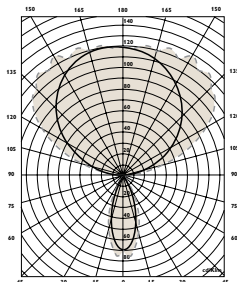

TECHNICAL INFORMATION

ARCA PARTITION DESK/TABLE/FLOOR: Single or groups of ARCA mounted on workstations, or floor based. Each is supplied with supporting mounting stems along with either a round steel fixing plate (partition) rectangular fixing plate (wall & table) or round steel base (floor). On demand, Arca can be supplied with special connectors for mounting on specific desk partitions. A custom clamp can fit all partition applications.

ARCA

CONFIGURATION 1

A421:	Floor
A427:	Partition Wall
A423:	Partition Desk

CONFIGURATION 2

A:	One Head
B:	Two Head
C:	Three Head *ONLY A421 AND A423*
D:	Four Head *ONLY A421 AND A423*

LAMPING

236:	2 X 36W PLL (By Head)
255:	2 X 55W PLL (By Head)

BALLAST

EB:	Electronic HPF <10% THD

VOLTAGE

UNV:	Universal Voltage 120V to 277V
347:	347 Volts

FINISH

011:	Translucent Opal
045:	Translucent Lime
076:	Translucent Blue
069:	Metallic Indigo
029:	Metallic Grey
065:	Metallic Purple

**FACTORY OPTIONS 1
(Multiple Selection)**

F42Z002011:	Direct Light Filter
F42Z001000:	Polycarbonate Protective Shield