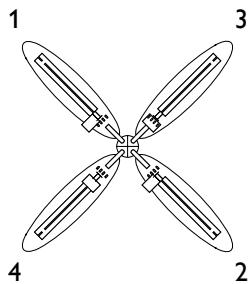

Arca

A versatile indirect/direct luminaire with transparent metallic-colored pod-like heads which softly diffuse light. The pods also have a soft afterglow once lights have been turned off. Arca is versatile and can be mounted via floor, table, partition, wall and even suspension in four configurations, with single, double, triple or quadruple heads.

TECHNICAL INFORMATION

ARCA PARTITION DESK/TABLE/FLOOR: Single or groups of ARCA mounted on workstations, or floor based. Each is supplied with supporting mounting stems along with either a round steel fixing plate (partition) rectangular fixing plate (wall & table) or round steel base (floor). On demand, Arca can be supplied with special connectors for mounting on specific desk partitions. A custom clamp can fit all partition applications.