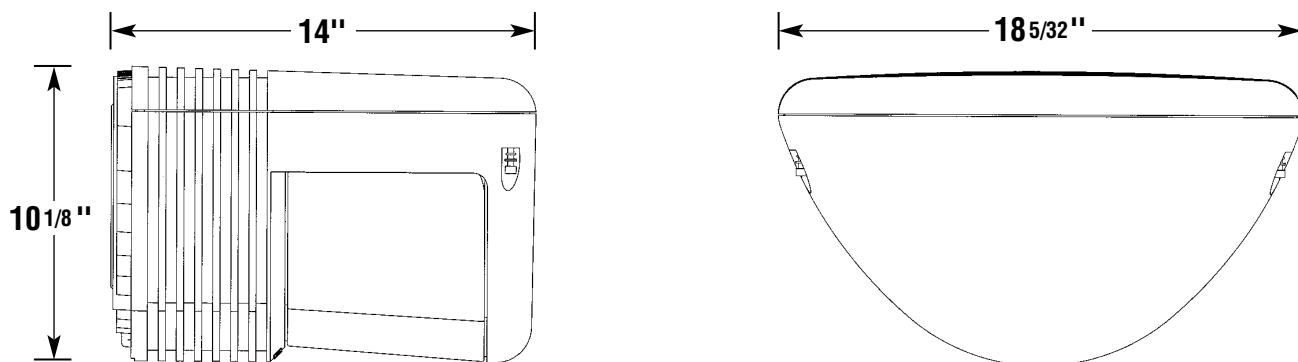

HOUSINGS: Housings are single-piece aluminum die castings. Integral cooling ribs on back and top section dissipate heat from electrical components extending ballast and lamp life. Memory retentive gasket seals housing with door frame to exclude moisture, dust, insects, and pollutants.

DOOR FRAME: Single piece die cast aluminum door frame is hinged closed and secured to housing with (2) captive stainless steel fasteners. Refractor lens is mechanically secured to door frame and permanently sealed with silicone gaskets.

OPTICAL SYSTEM: Borosilicate glass refractor features prismatic elements precisely molded to refract light at critical angles providing required illumination on the vertical surface.

ELECTRICAL: All luminaires utilize magnetic HID ballasts that are high power factor and designed for reliable lamp starting to -20°F. Standard metal halide systems are pulse start for increased system efficiency, light output, and lamp life. Mogul base pulse rated sockets are glazed porcelain with nickel plated screw shells.

FINISH: Each luminaire receives a fade and abrasion resistant electrostatically applied, thermally cured, (TGIC) polyester powder coat finish. Special colors may vary.

LABELS: All luminaires UL or CUL (where applicable) Wet Location labels. Luminaires are Wet Location listed for mounting in any position, including downlight or uplight configurations.

DIMENSIONS

Gardco Lighting reserves the right to change materials or modify the design of its product without notification as part of the company's continuing product improvement program.

© Copyright Gardco Lighting 2001-2005. All Rights Reserved. International Copyright Secured.

A Genlyte Company

Gardco Lighting
2661 Alvarado Street
San Leandro, CA 94577

800/227-0758
510/357-6900 in California
Fax: 510/357-3088
www.sitelighting.com

79115-93/0505