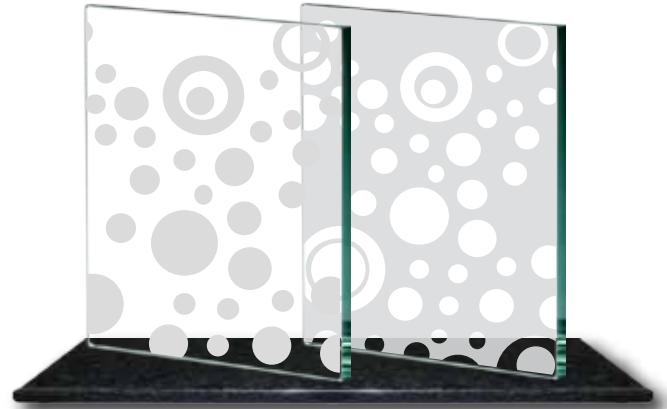

Largest Panel Size: 48 x 96

Available in:

Shown in Crystal

Decorative
Glaze/Frost

Privacy
Glaze/Frost

Decorative Shade

Privacy Shade

Crystal