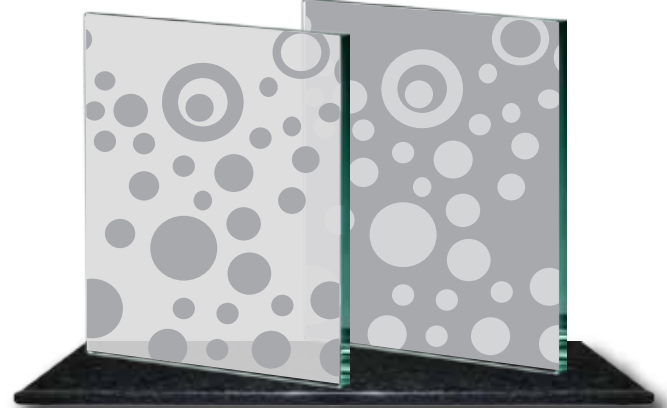

Largest Panel Size: 48 x 96

Available in:

Shown in Crystal

Decorative
Glaze/Frost

Privacy
Glaze/Frost

Decorative Shade

Privacy Shade

Crystal