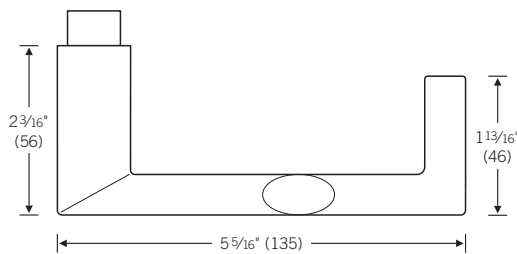

The FSB 1178 model is the return version of the “Brakel Model” 1108 by Hartmut Weise. Originally developed as a lever handle for framed doors, it is a distinctive variant of the FSB 1108 model with its round rose.

66 6538, refer to Section 7

All details subject to modification

Design: Hartmut Weise

Materials and Finishes	Aluminum		Stainless Steel	
	<ul style="list-style-type: none"> <li>0105 (628)</li> <li>0205</li> <li>0305 (688)</li> <li>0405 (709)</li> </ul>	<ul style="list-style-type: none"> <li>0505 (703)</li> <li>0704 (710)</li> <li>0805 (711)</li> <li>□ Powder Coated</li> </ul>	<ul style="list-style-type: none"> <li>6204 (630)</li> <li>6205 (629)</li> </ul>	