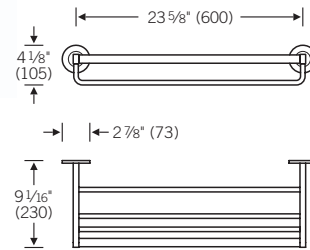

**METRIC®**  
Bathroom Accessories

82 8270 00014 ■

Combination towel rack and towel bar

82 8270 01013 ■

Towel ring

All details subject to modification