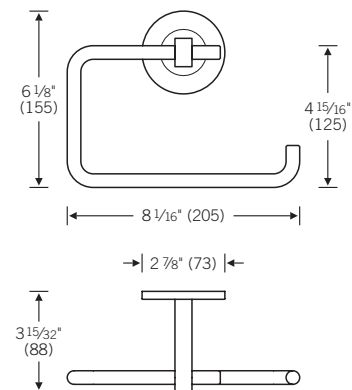

**METRIC®**  
Bathroom Accessories

82 8270 00014 ■

Combination towel rack and towel bar

82 8270 01013 ■

Towel ring

All details subject to modification