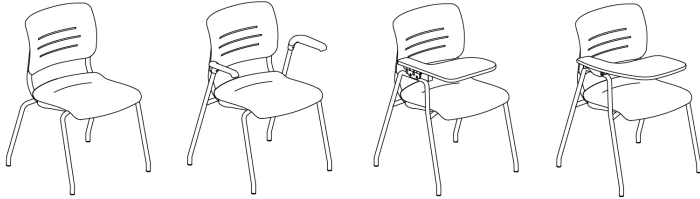

Surf's Up

GRAZIE™ SEATING COLLECTION

4-Leg Stack Chairs

Poly or Upholstered
 Armless - 22.25W 21.5D 32.5H
 With arms - 26W 21.5D 32.5H
 With tablet - 26W 27.5D 32.5H
 Seat - 18.5W 18.25D 17.25H
 Flip-up tablet - 12.75W x 19.5D
 Flip-fold tablet - 13.34W x 18D
 Stacks 12 high on dolly (poly), 6 high on dolly (uph), and 5 high on floor (armless and cantilever arm only)