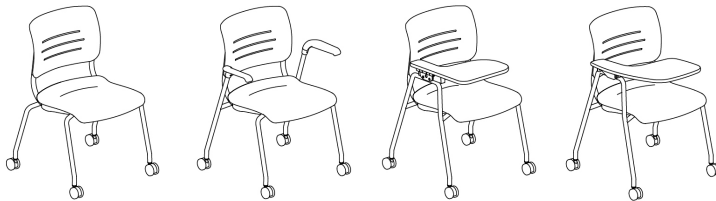

Surf's Up

GRAZIE™ SEATING COLLECTION

4-Leg Stack Chairs

Poly or Upholstered
 Armless - 22.25W 21.5D 32.5H
 With arms - 26W 21.5D 32.5H
 With tablet - 26W 27.5D 32.5H
 Seat - 18.5W 18.25D 17.25H
 Flip-up tablet - 12.75W x 19.5D
 Flip-fold tablet - 13.34W x 18D
 Stacks 12 high on dolly (poly), 6 high on dolly (uph), and 5 high on floor (armless and cantilever arm only)

4-Leg Stack Chairs with Casters

Poly or Upholstered
 Armless - 23W 21.5D 32.5H
 With arms - 26W 21.5D 32.5H
 With tablet - 26W 27.5D 32.5H
 Seat - 18.5W 18.25D 17.25H
 Flip-up tablet - 12.75W x 19.5D
 Flip-fold tablet - 13.34W x 18D
 Stacks 5 high on floor (armless and cantilever arm only)

Sled Base Stack Chairs

Poly or Upholstered
 Armless - 23W 21.5D 32.5H
 With arms - 26W 21.5D 32.5H
 With tablet - 26W 27.5D 32.5H
 Seat - 18.5W 18.25D 17.25H
 Flip-up tablet - 12.75W x 19.5D
 Flip-fold tablet - 13.34W x 18D
 Stacks 12 high on dolly (poly), 6 high on dolly (uph), and 5 high on floor (armless and cantilever arm only)