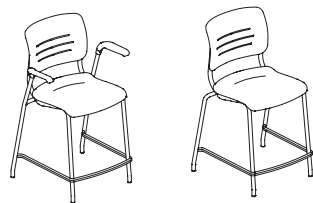

Surf's Up

GRAZIE™ SEATING COLLECTION

4-Leg Stack Chairs

Poly or Upholstered
 Armless - 22.25W 21.5D 32.5H
 With arms - 26W 21.5D 32.5H
 With tablet - 26W 27.5D 32.5H
 Seat - 18.5W 18.25D 17.25H
 Flip-up tablet - 12.75W x 19.5D
 Flip-fold tablet - 13.34W x 18D
 Stacks 12 high on dolly (poly), 6 high on dolly (uph), and 5 high on floor (armless and cantilever arm only)

4-Leg Stack Chairs with Casters

Poly or Upholstered
 Armless - 23W 21.5D 32.5H
 With arms - 26W 21.5D 32.5H
 With tablet - 26W 27.5D 32.5H
 Seat - 18.5W 18.25D 17.25H
 Flip-up tablet - 12.75W x 19.5D
 Flip-fold tablet - 13.34W x 18D
 Stacks 5 high on floor (armless and cantilever arm only)

Sled Base Stack Chairs

Poly or Upholstered
 Armless - 23W 21.5D 32.5H
 With arms - 26W 21.5D 32.5H
 With tablet - 26W 27.5D 32.5H
 Seat - 18.5W 18.25D 17.25H
 Flip-up tablet - 12.75W x 19.5D
 Flip-fold tablet - 13.34W x 18D
 Stacks 12 high on dolly (poly), 6 high on dolly (uph), and 5 high on floor (armless and cantilever arm only)

Café Stools

Poly or Upholstered
 Armless - 22.19W 21.31D 38.63 or 44.63H
 With arms - 25.88W 21.31D 38.63 or 44.63H
 Seat - 18.5W 18.31D
 Seat height - 23.75H or 29.75H
 Stacks 4 high on floor

Simple Function Task Chairs and Task Stools – available in black or aluminum base