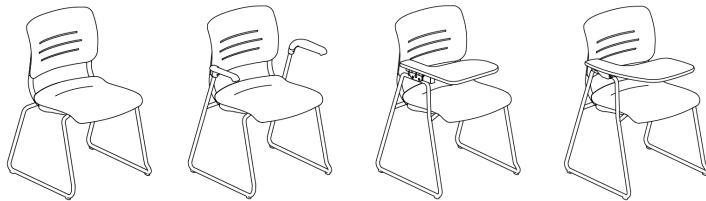

Surf's Up

GRAZIE™ SEATING COLLECTION

4-Leg Stack Chairs

Poly or Upholstered
 Armless - 22.25W 21.5D 32.5H
 With arms - 26W 21.5D 32.5H
 With tablet - 26W 27.5D 32.5H
 Seat - 18.5W 18.25D 17.25H
 Flip-up tablet - 12.75W x 19.5D
 Flip-fold tablet - 13.34W x 18D
 Stacks 12 high on dolly (poly), 6 high on dolly (uph), and 5 high on floor (armless and cantilever arm only)

4-Leg Stack Chairs with Casters

Poly or Upholstered
 Armless - 23W 21.5D 32.5H
 With arms - 26W 21.5D 32.5H
 With tablet - 26W 27.5D 32.5H
 Seat - 18.5W 18.25D 17.25H
 Flip-up tablet - 12.75W x 19.5D
 Flip-fold tablet - 13.34W x 18D
 Stacks 5 high on floor (armless and cantilever arm only)

Sled Base Stack Chairs

Poly or Upholstered
 Armless - 23W 21.5D 32.5H
 With arms - 26W 21.5D 32.5H
 With tablet - 26W 27.5D 32.5H
 Seat - 18.5W 18.25D 17.25H
 Flip-up tablet - 12.75W x 19.5D
 Flip-fold tablet - 13.34W x 18D
 Stacks 12 high on dolly (poly), 6 high on dolly (uph), and 5 high on floor (armless and cantilever arm only)