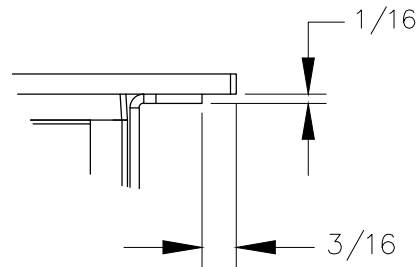

TOP VIEW

DETAIL A

NOTES:

1. Cord length 6 ft.
2. Recommended 8-11/16" x 1-15/16" cutout ensures a snug fit. However, tabs on underside of flange will cause unit to sit slightly above surface. For a flush fit, cut 9-3/8" x 1-15/16".
3. USB for CHARGING USE ONLY.

FRONT VIEW

RIGHT VIEW