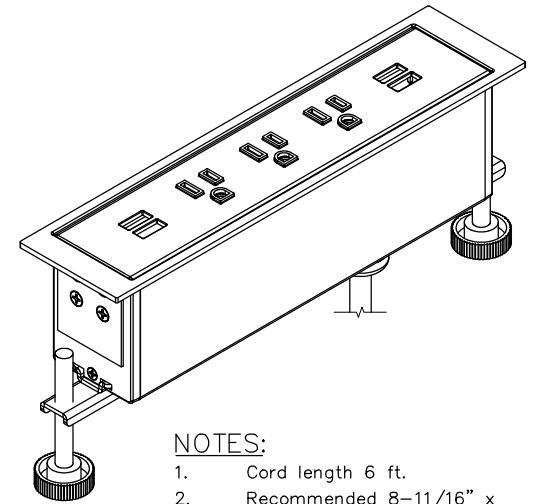

TOP VIEW

DETAIL A

NOTES:

1. Cord length 6 ft.
2. Recommended 8-11/16" x 1-15/16" cutout ensures a snug fit. However, tabs on underside of flange will cause unit to sit slightly above surface. For a flush fit, cut 9-3/8" x 1-15/16".
3. USB for CHARGING USE ONLY.