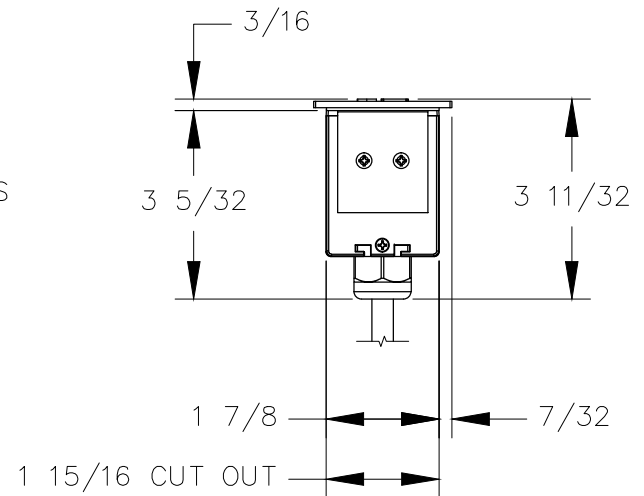

TOP VIEW

DETAIL A

NOTES:

1. Cord length 6 ft.
2. Recommended 8-11/16" x 1-15/16" cutout ensures a snug fit. However, tabs on underside of flange will cause unit to sit slightly above surface. For a flush fit, cut 9-3/8" x 1-15/16".
3. USB for CHARGING USE ONLY.

FRONT VIEW

RIGHT VIEW