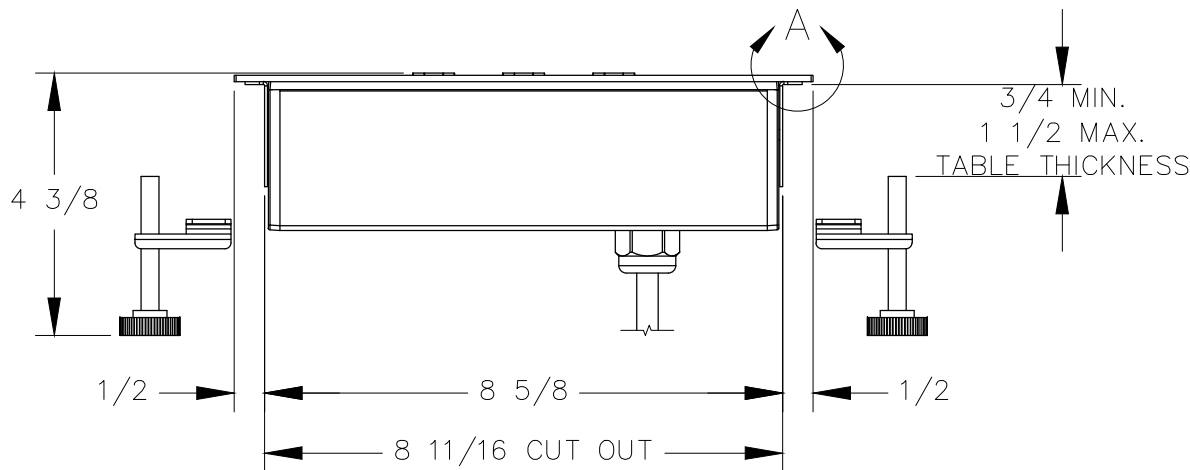

TOP VIEW

DETAIL A

NOTES:

1. Cord length 6 ft.
2. Recommended 8-11/16" x 1-15/16" cutout ensures a snug fit. However, tabs on underside of flange will cause unit to sit slightly above surface. For a flush fit, cut 9-3/8" x 1-15/16".
3. USB for CHARGING USE ONLY.

FRONT VIEW

RIGHT VIEW