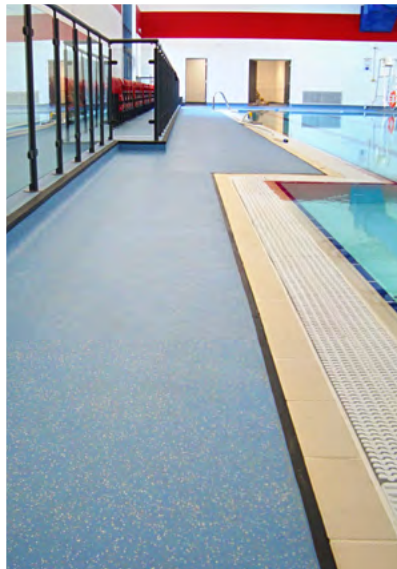

Lagoon

Praline

USA

800.377.5597

info@altrofloors.com

www.altro.com