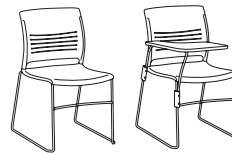

High Density (HD)

W 19-1/2" D 22-1/4" H 32-1/2"
Seat: W 17-3/4" D 18-1/2" H 17-1/2"
Tablet: W 12" D 20-1/2"
Tablet clearance: 14-1/2"