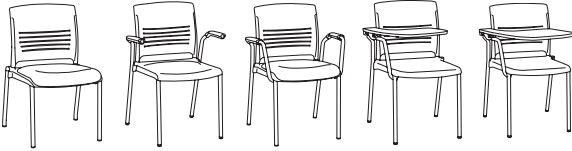

Ultra Blue

Sky Blue

Surf's Up

STRIVE SEATING COLLECTION

Stack

Four-Leg Chairs

Armless: W 20-3/4" D 21-3/4" H 33"
 With Arms: W 25" D 21-3/4" H 33"
 With Tablet Arm: W 24" D 27-3/4" H 33"
 With Oversize Tablet Arm: W 24" D 21" H 33"
 Seat: W 18" D 18" H 17-1/2" - add 1" with upholstery
 Tablet: 9-1/2" x 20-3/4" x 12-1/2"
 Oversize Tablet: 15-1/2" x 22-1/2" x 14"
 COM ydg seat: 3/4 yd

Caster Base Chairs

Armless: W 21-1/4" D 22-1/2" H 33-1/4"
 With Arms: W 25" D 22-1/2" H 33-1/4"
 Seat: W 18" D 18" H 17-3/4" - add 1" with upholstery
 COM ydg seat: 3/4 yd

Sled Base Chairs

Armless: W 20-3/4" D 21-3/4" H 33-1/4"
 With Arms: W 25" D 21-3/4" H 33-1/4"
 With Tablet Arm: W 24" D 27-3/4" H 33"
 Seat: W 18" D 18" H 17-3/4" - add 1" with upholstery
 Tablet: 9-1/2" x 20-3/4" x 12-1/2"
 COM ydg seat: 3/4 yd