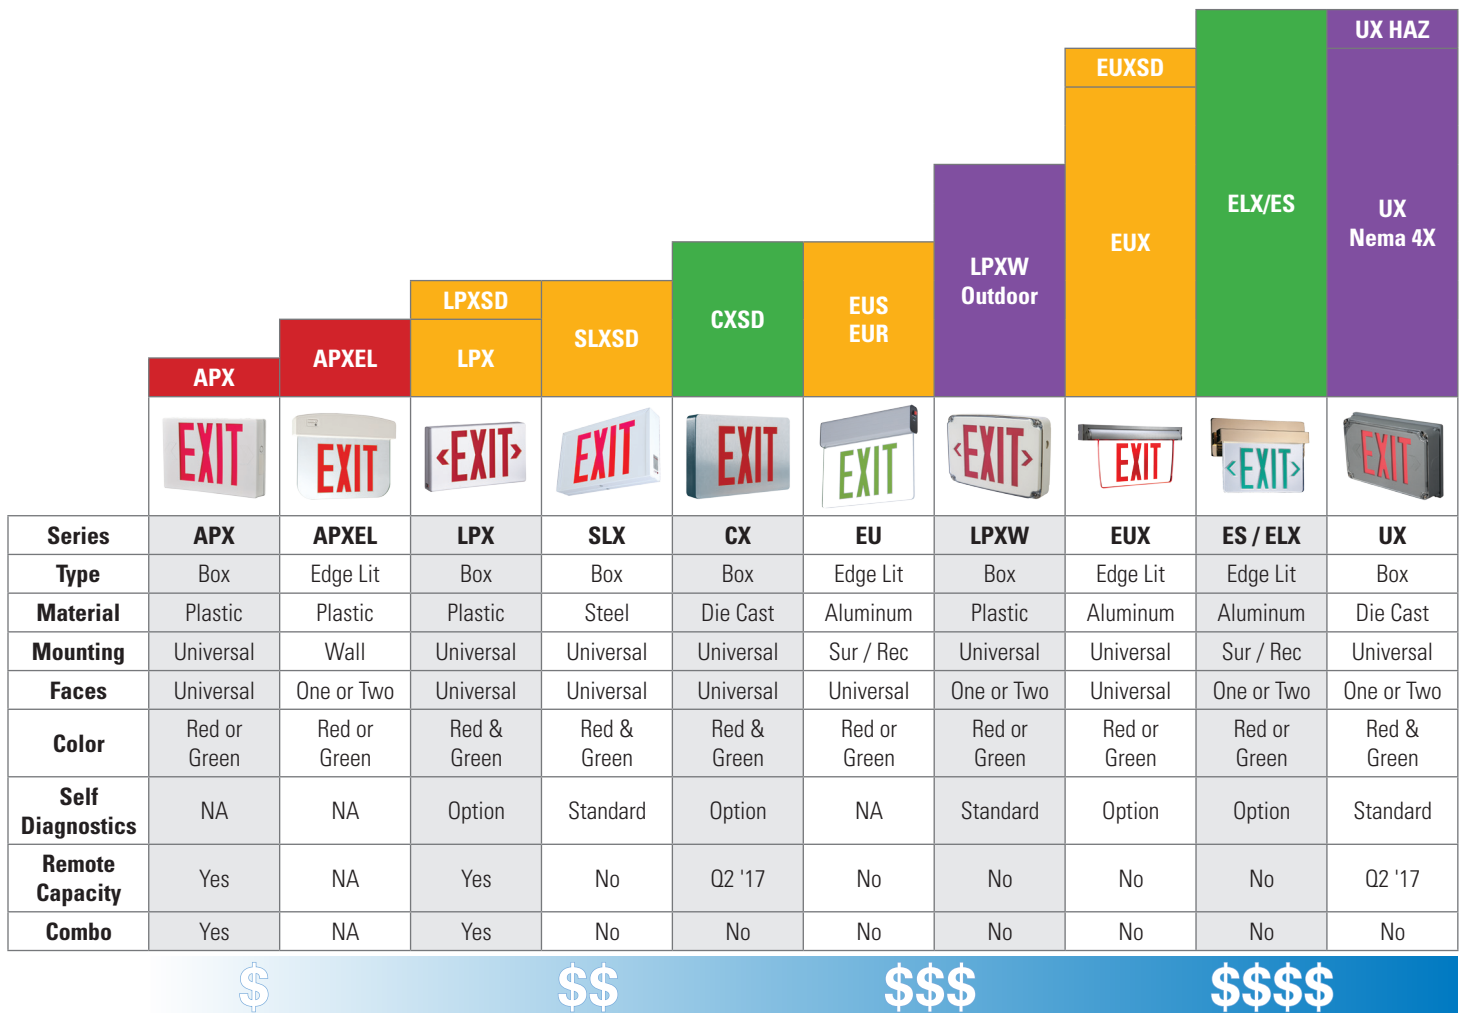

Specification

- Highly differentiated & customizable aesthetic required
- DLVP exits; Circular Exit and customizable emergency options in work
- Full solutions by Q1 2018

Industrial

- Market leading LED emergency coverage creates lowest total cost solution
- Intuitive catalog logic and bundled features simplify the design process
- Ideal for wet locations, extreme temperatures and harsh environments

Exit Products

Distribution

- Full LED product line with nickel cadmium batteries
- All products stocked and priced to sell
- EBPLED & SELW are market leading products – perfect entry at distribution

Commercial

- Market leading LED emergency coverage creates lowest total cost solution
- Intuitive catalog logic and bundled features simplify the design process
- Superior options for design build applications

Specification

Emergency Products

	APEL	SELWSD SELW	SEL50R7SD SEL25R10SD SEL60R4 SEL60R4SD SEL50 SEL25 SEL17	LEM4SD LEM2 LEM2SD LEM	SELM60SD	AEL2SD AEL2	SELIN60SD	SELDSD
								
Series	APEL	SELW	SEL	LEM	SELM	AEL2	SELIN60SD	SELD
Material	Plastic	Plastic	Plastic	Plastic	Sheet Metal	Die Cast AL	Fiberglass	Die Cast AL
Source	LED	LED	LED	LED	LED	LED	LED	LED
Coverage	15 feet	25-29 feet	17/25/50/60 feet	29 feet	25 feet or 60 feet	25 feet	60 feet	60 feet
Remote Capability	Yes	NA	Yes	Yes	Yes	No	Yes	Yes
Color	White / black	Ag/BK/WH/BZ	White or Black	White or Black	White	Ag/BK/WH/BZ	Grey	Ag/BK/Wh
Temp Range	10 C to 40 C		0 C to 40 C	0 C to 40 C	0 C to 40 C	-30 C to 50 C	0 C to 40 C	-30 C to 50 C
Self Diagnostics	No	Option	Option	Option	Standard	Option	Standard	Standard
UL Rating	Damp location	Wet Location	Damp location	Damp location	Damp location	Wet Location	NEMA4x	NEMA4x/HAZ
Always On	No	No	No	No	No	Yes	No	No
Availability	Stock	Stock	Stock	Stock	Stock Q1 '17	Stock	Stock Q2 '17	Stock Q1 '17
	\$		\$	\$	\$	\$	\$	\$