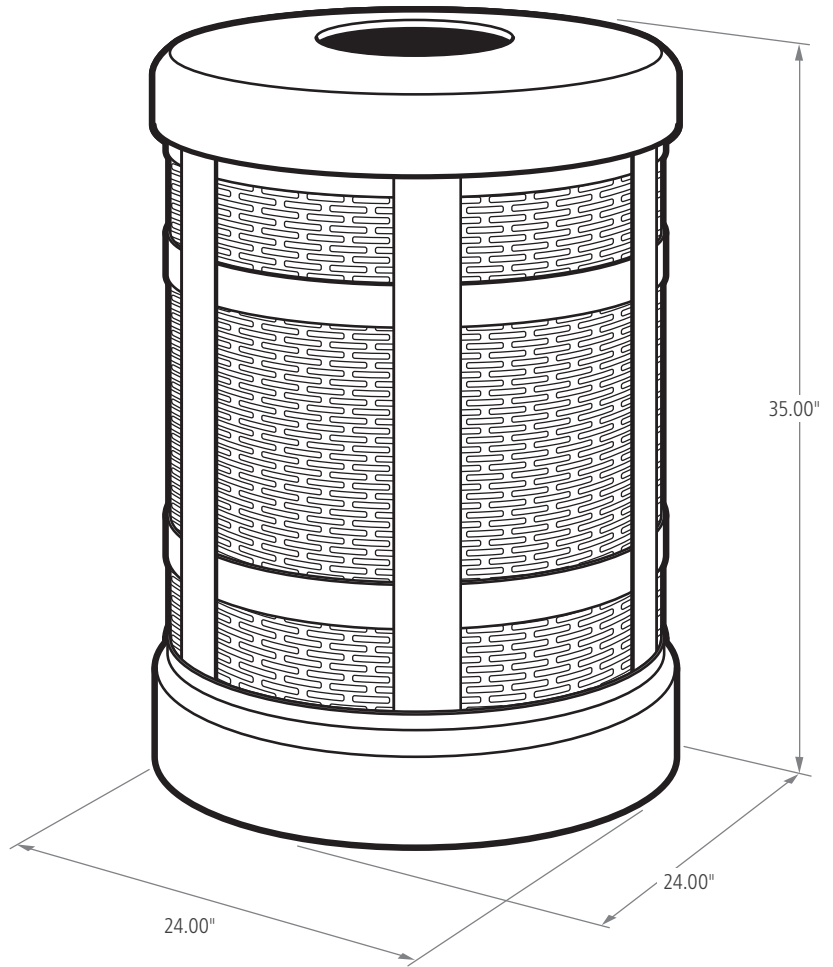

ARCHITEK[®]

ARCHITECTURAL RECYCLING & WASTE SOLUTIONS

OPEN TOP

With its clean, contoured lines and multidimensional design, the Architek[®] decorative refuse container is an ideal fit for contemporary and upscale outdoor environments.

FEATURES AND BENEFITS:

FEATURES

- ▶ The Open Top style has a large opening for easy waste disposal
- ▶ Heavy-gauge, fire-safe galvanized steel
- ▶ Leak-proof rigid plastic liner included to contain liquids and keep the surrounding area cleaner
- ▶ Durable powder coat finish withstands severe weather and resists fading even when exposed to harsh UV rays
- ▶ Adjustable leg levelers create stability on uneven surfaces
- ▶ Shipped fully assembled

ADA COMPLIANT

GALLONS	LENGTH (in.)	WIDTH (in.)	HEIGHT (in.)
38G	24.00	24.00	35.00

BUILD YOUR OWN ▶ RUBBERMAIDCOMMERCIAL.COM/CUSTOMIZE

ARCHITEK®

ARCHITECTURAL RECYCLING & WASTE SOLUTIONS

OPEN TOP

▶ FRAME COLOR OPTIONS

▶ PANEL COLOR OPTIONS

SKU #	DESCRIPTION	LINERS	FRAME COLOR	PANEL COLOR	GALLONS	WEIGHT (lbs.)	LENGTH (in.)	WIDTH (in.)	HEIGHT (in.)
2036895	ARCHITEK OPEN TOP 143L/38G	PLASTIC	STARDUST SILVER METALLIC	ANTHRACITE METALLIC	38	114.00	24.0	24.0	35.0
2036889	ARCHITEK OPEN TOP 143L/38G	PLASTIC	JET BLACK METALLIC	MATTE BLACK	38	114.00	24.0	24.0	35.0
2036885	ARCHITEK OPEN TOP 143L/38G	PLASTIC	STARDUST SILVER METALLIC	BLUE GREEN	38	114.00	24.0	24.0	35.0
2036919	ARCHITEK OPEN TOP 143L/38G	PLASTIC	MATTE BRONZE	ORANGE BROWN	38	114.00	24.0	24.0	35.0