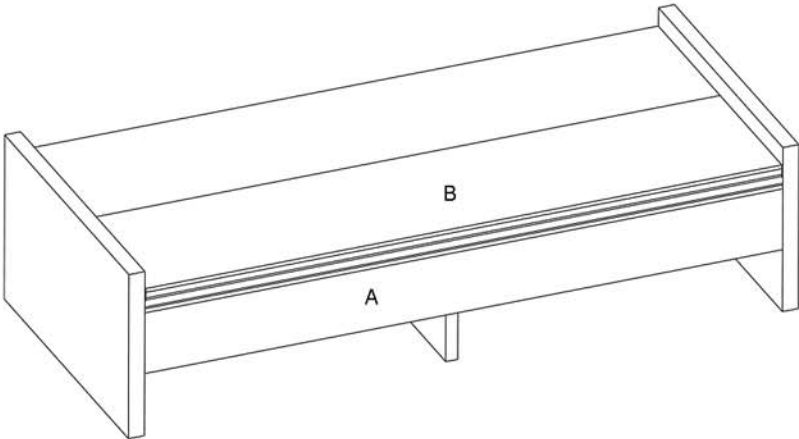

Typicals
Dual Depth

| Item | Model | Description |
|------|-------------|---|
| A | HE1BDXN84-W | Freestanding, Dual Depth with No Back Panel |
| B | HE1BDX84-CH | 84" Cushion for Double Freestanding (2-pc) |