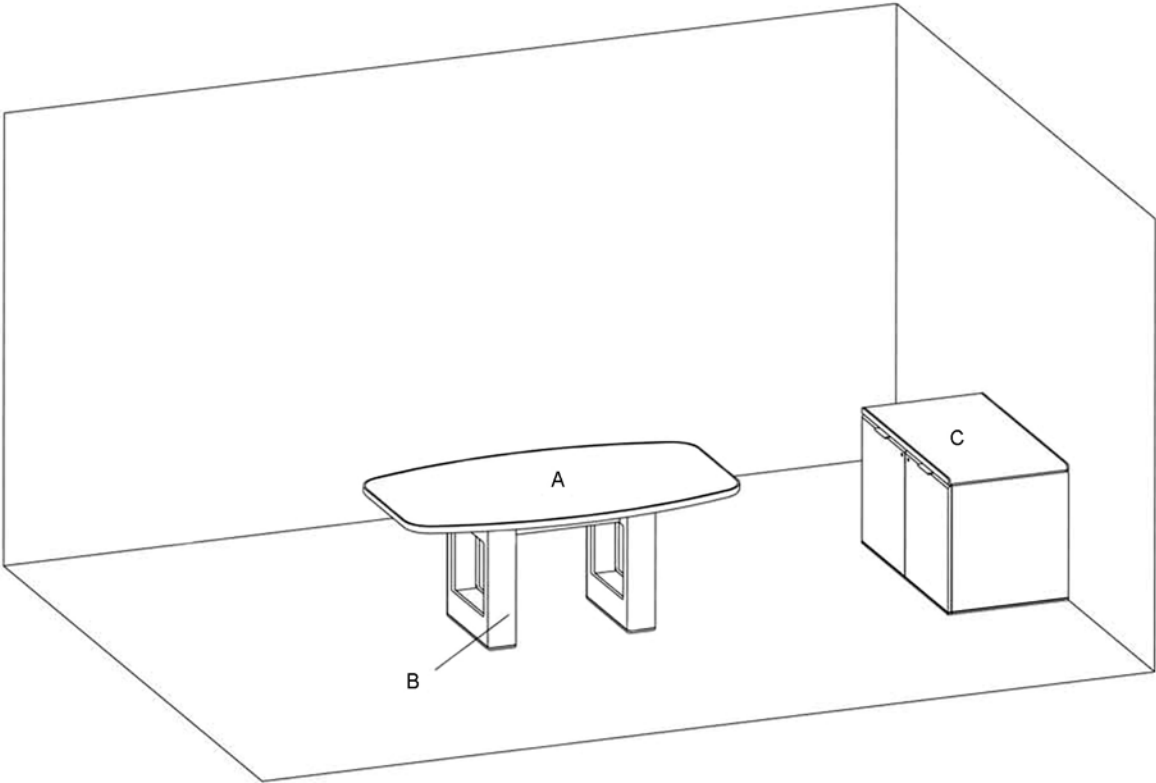

Typicals  
Meeting Room 2

Item	Model	Description
A	HD1TAB4272-CEL	42" x 72" Laminate Arched Boat Top, Closed Edge
B	HD1BSRA2472-XP	Open 6" Rectangular Painted Base
C	HD1CCS2648-WFW	48" Std Height Cabinet, Wood Waterfall Top