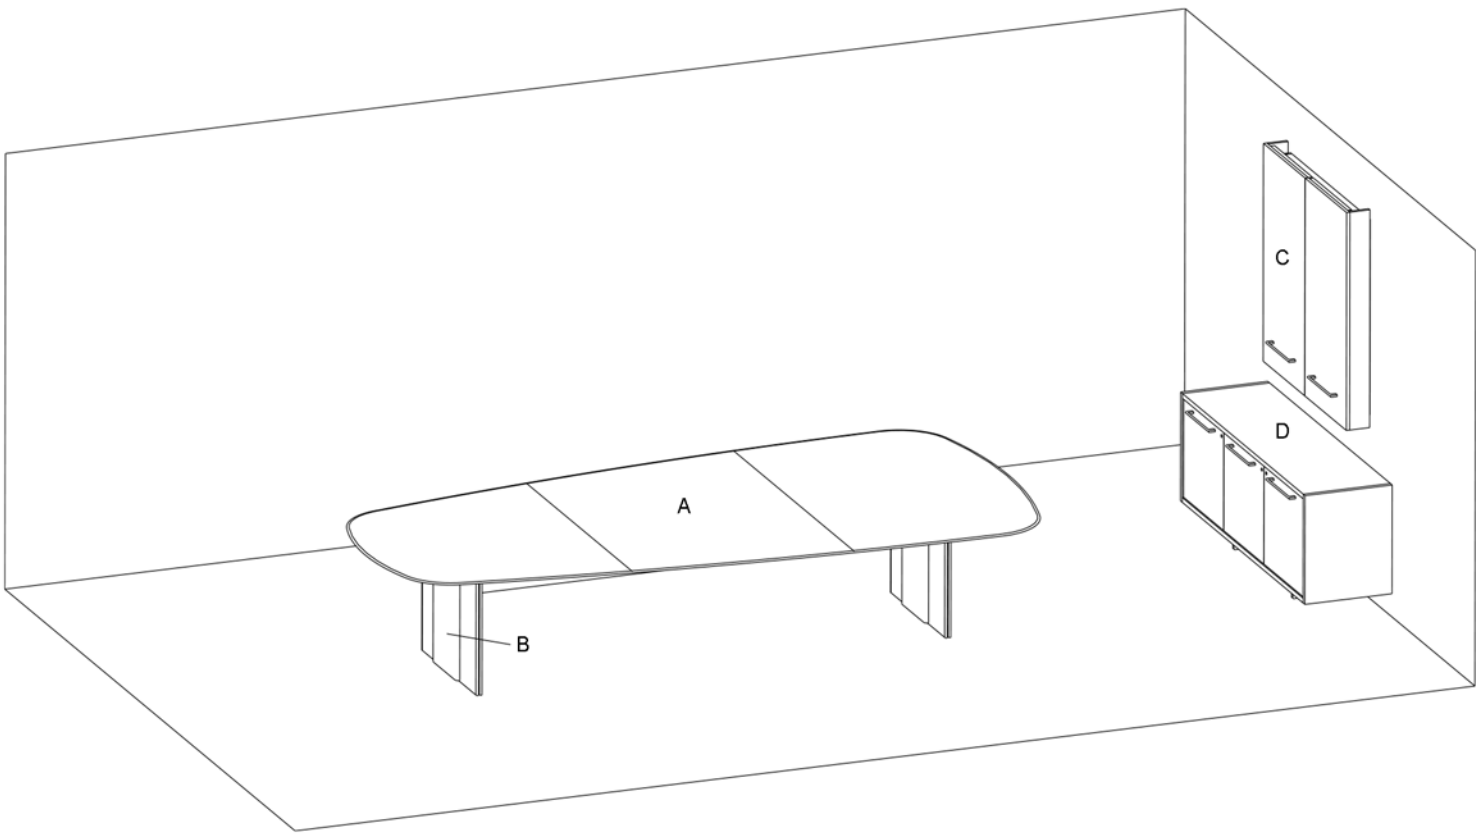

Typicals  
Video Conferencing Room

Item	Model	Description
A	HB1TVC4872144-W	48"/72" x 144" Video Conference Table
B	HB1BSPV32144-W	Wood Panel Base for Video Conference Table
C	HB1CPC48	48" Wall Mount Presentation Cabinet
D	HB1CCL2072-WW	72" Wood Conference Cabinet with Bar Pull