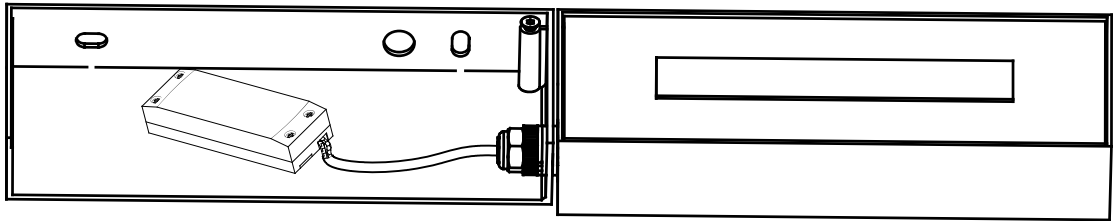

1

2

3

4

ON/OFF

1..10V

DALI