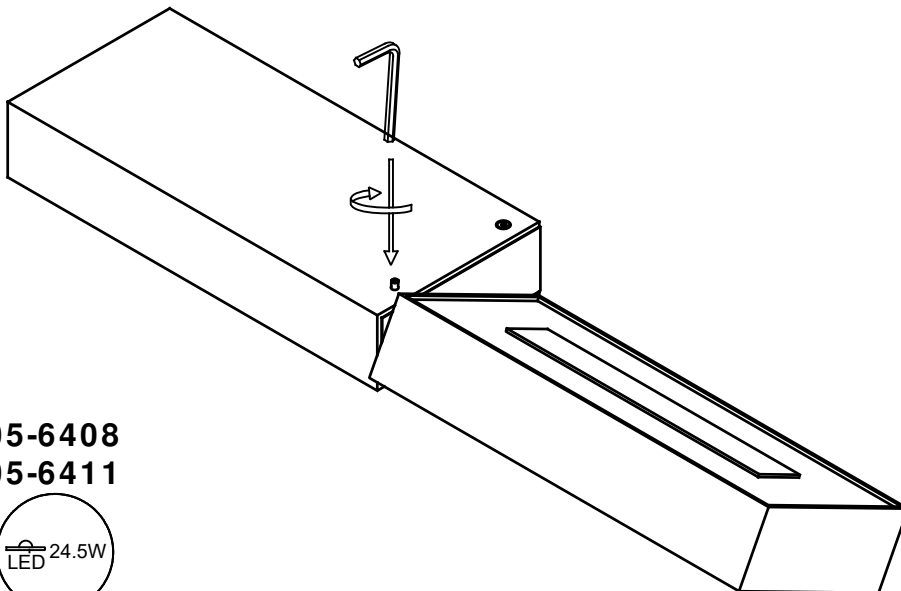

05-6399
05-6405

05-6408
05-6411