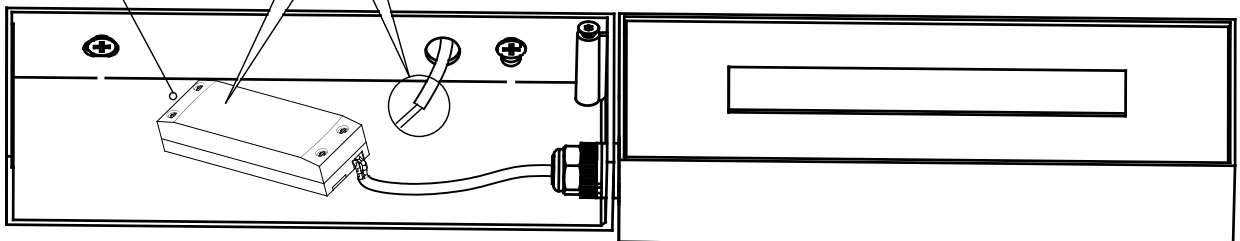

1

2

3

4

ON/OFF

1..10V

DALI