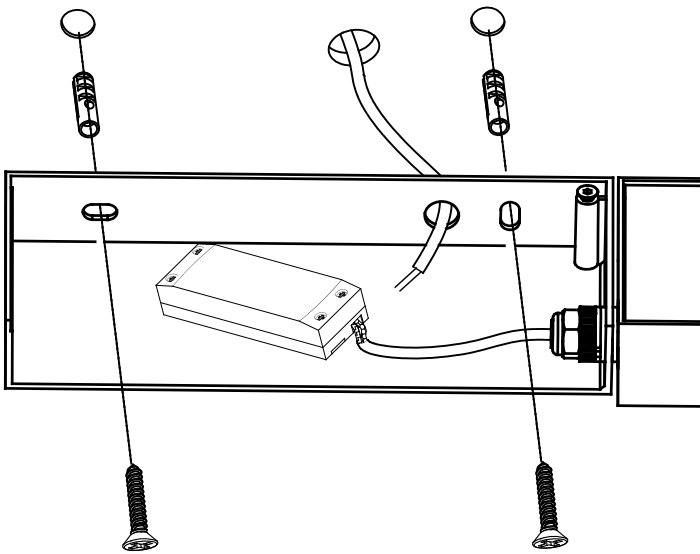

Description

Wall fixture

For frontal lighting and uplighting. Ideal for deco-tech compositions. Reflector optimised for wall wash. Compact, high performance product. Fully uniform diffuser with no shadows or glare. The optical module can easily be rotated 360°. Structure material: Injected aluminium. Structure finish: Matt white. Diffuser material: Acrylic. Warranty: 2 Years.

GEAR

Brand: TCI
Gear included: Yes, electronic
Voltage / Frequency:
100-240V/50-60Hz
Power Factor: 0.95
Dimming protocol: Dali
Flickering: 32.3%

Luminaire

Warranty: 2 Years

Logistics

Energy Efficiency: LED A++
EAN Code: 8435381497545
Net Weight (Kg): 0.858
Weight in Kg (packaged): 1.011
Packing: 370 x 85 x 40
Masterbox: 20

The photograph may not match the reference exactly. Please read the product description to identify the finish.

1

2

3

4

ON/OFF

1..10V

DALI