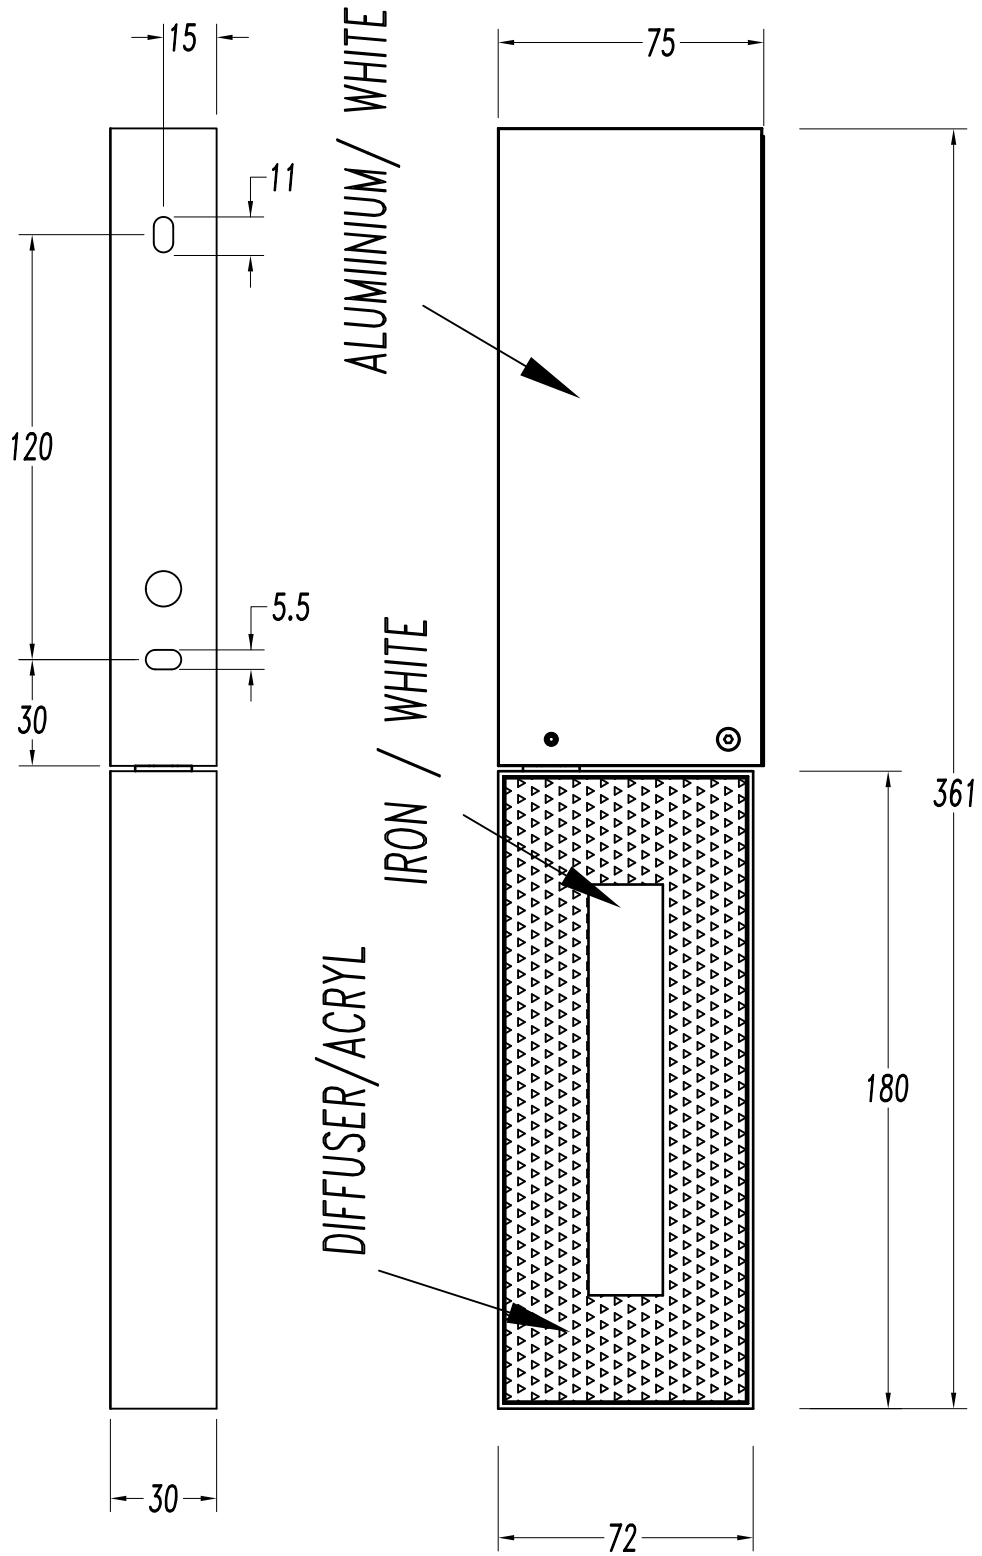

Description

Wall fixture

For frontal lighting and uplighting. Ideal for deco-tech compositions. Reflector optimised for wall wash. Compact, high performance product. Fully uniform diffuser with no shadows or glare. The optical module can easily be rotated 360°. Structure material: Injected aluminium. Structure finish: Matt white. Diffuser material: Acrylic. Warranty: 2 Years.

Finish
Matt white

Material
Injected aluminium
Acrylic

TECHNICAL CHARACTERISTICS

Light source

Light source: LED SAMSUNG
Output (W): 11.6 W
Total power consumption (W): 13.2 W
Color temperature: Warm White - 3000K
CRI: 80
Real Lumen: 851
Nominal Lumen: 1595
Qty Leds: 84
Lm/Real W: 64
Life Time: 50.000h L70B30
Bin / Grup: VB o VA
MacAdam steps: 3 STEPS
UGR: 21.9
Photobiological risk: RG1

GEAR

Brand: TCI
Gear included: Yes, electronic
Voltage / Frequency:
100-240V/50-60Hz
Power Factor: 0.95
Dimming protocol: Dali
Flickering: 32.3%

Luminaire

Warranty: 2 Years

Logistics

Energy Efficiency: LED A++
EAN Code: 8435381497545
Net Weight (Kg): 0.858
Weight in Kg (packaged): 1.011
Packing: 370 x 85 x 40
Masterbox: 20

The photograph may not match the reference exactly. Please read the product description to identify the finish.

1

2

3

4

ON/OFF

1..10V

DALI