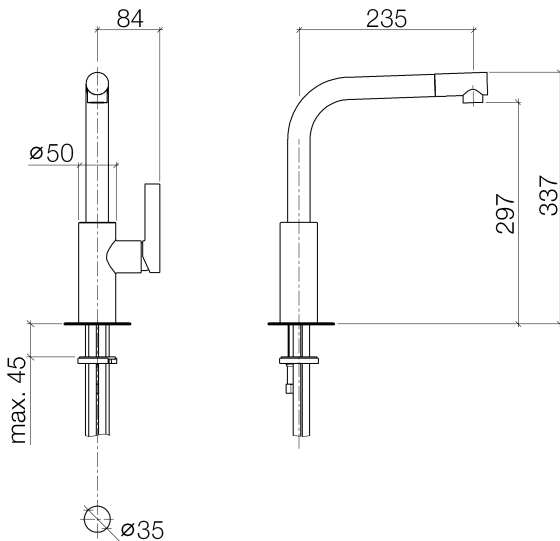

Kitchen sink - Elio
Single-lever mixer - platinum matte
Article number: 33 826 790-06 0010

- 9-1/4" Projection
- Swivel spout 360°
- Spout with 20° pivoting swivel spout
- Areated stream
- Total height 13-1/4"
- Height to aerator/spout outlet 11-3/4"
- Single-lever mixer hole diameter 1-3/8"
- 2x 3/8" US flexible supply lines
- Water flow rate limited to max. 1.5 gpm
- lead-free
- (ADA)

platinum matte

Dimensional drawing

All dimensions in mm / inch = mm x 0,0394