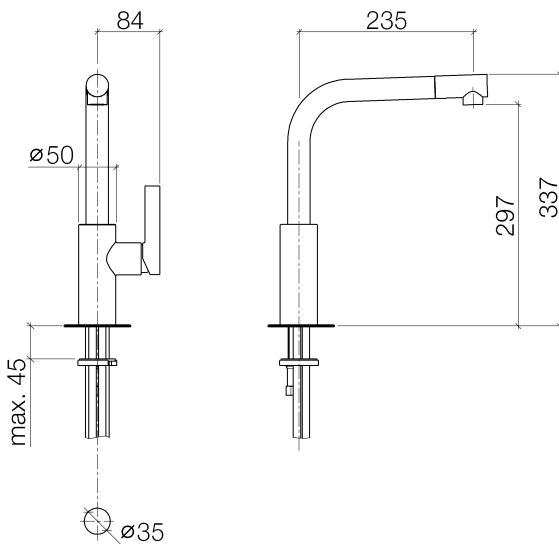

Kitchen sink - Elio  
Single-lever mixer - platinum matte  
Article number: 33 826 790-06 0010

- 9-1/4" Projection
- Swivel spout 360°
- Spout with 20° pivoting swivel spout
- Areated stream
- Total height 13-1/4"
- Height to aerator/spout outlet 11-3/4"
- Single-lever mixer hole diameter 1-3/8"
- 2x 3/8" US flexible supply lines
- Water flow rate limited to max. 1.5 gpm
- lead-free
- (ADA)

## Dimensional drawing

All dimensions in mm / inch = mm x 0,0394

Kitchen sink - Elio  
Single-lever mixer - platinum matte  
Article number: 33 826 790-06 0010

### Flow rate chart