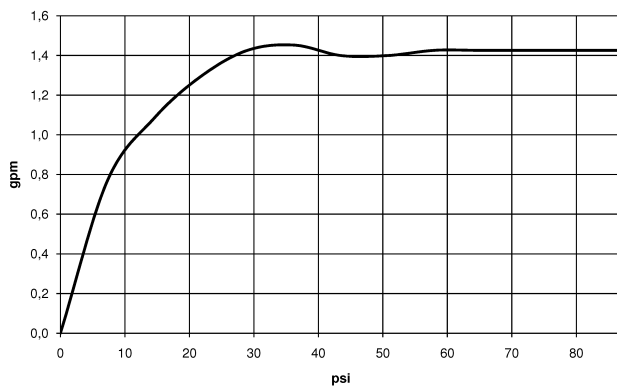

## Dimensional drawing

All dimensions in mm / inch = mm x 0,0394

Kitchen sink - Elio  
Single-lever mixer - platinum matte  
Article number: 33 826 790-06 0010

### Flow rate chart