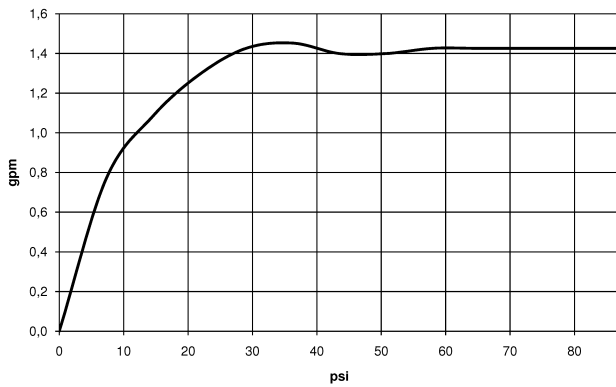

Kitchen sink - Elio
Single-lever mixer - platinum matte
Article number: 33 826 790-06 0010

- 9-1/4" Projection
- Swivel spout 360°
- Spout with 20° pivoting swivel spout
- Areated stream
- Total height 13-1/4"
- Height to aerator/spout outlet 11-3/4"
- Single-lever mixer hole diameter 1-3/8"
- 2x 3/8" US flexible supply lines
- Water flow rate limited to max. 1.5 gpm
- lead-free
- (ADA)

platinum matte

Dimensional drawing

All dimensions in mm / inch = mm x 0,0394

Kitchen sink - Elio
Single-lever mixer - platinum matte
Article number: 33 826 790-06 0010

Flow rate chart

Other surface finishes