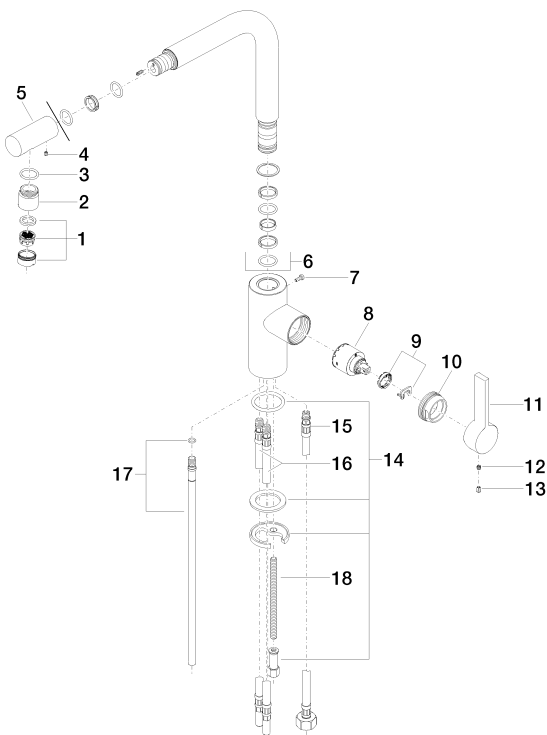

Kitchen sink - Elio
Single-lever mixer - platinum matte
Article number: 33 826 790-06 0010

- 9-1/4" Projection
- Swivel spout 360°
- Spout with 20° pivoting swivel spout
- Areated stream
- Total height 13-1/4"
- Height to aerator/spout outlet 11-3/4"
- Single-lever mixer hole diameter 1-3/8"
- 2x 3/8" US flexible supply lines
- Water flow rate limited to max. 1.5 gpm
- lead-free
- (ADA)

platinum matte

Dimensional drawing

All dimensions in mm / inch = mm x 0,0394

Kitchen sink - Elio
Single-lever mixer - platinum matte
Article number: 33 826 790-06 0010

Flow rate chart

Other surface finishes

polished chrome
33 826 790-00 0010

Other surfaces upon request (extra service)

Kitchen sink - Elio
 Single-lever mixer - platinum matte
 Article number: 33 826 790-06 0010

Exploded drawing

Spare parts list

Number	Item Number	Designation	Number of units
1	90 23 01 026 08-06	aerator	1
2	09 24 04 164 10-06	Nipple - platinum matte	1
3	09 14 10 100 90	Washer -	1
4	09 31 11 044 90	Mounting bracket -	1
5	09 24 04 163 10-06	Nipple - platinum matte	1
6	90 28 22 185 00-06	Outlet - platinum matte	1
7	09 30 30 054 90	Mounting bracket -	1
8	90 15 05 061 00 90	EHM cartridge -	1
9	04 28 10 148 00 90	EHM cartridge -	1
10	09 24 04 141-06	Mounting bracket - platinum matte	1
11	09 20 79 040-06	Lever - platinum matte	1
12	09 31 11 030 90	Mounting bracket -	1
13	09 31 20 017 90	Plug for European drain -	1
14	04 30 11 038 75 90	Mounting bracket -	1
15	04 30 04 019 00 90	Tube -	1
16	04 30 04 045 00 90	Tube 3/8" -	2
17	04 24 02 046 01-07	Wall connection - Rough nickel-plated	1
18	09 31 11 091 90	Mounting bracket -	1