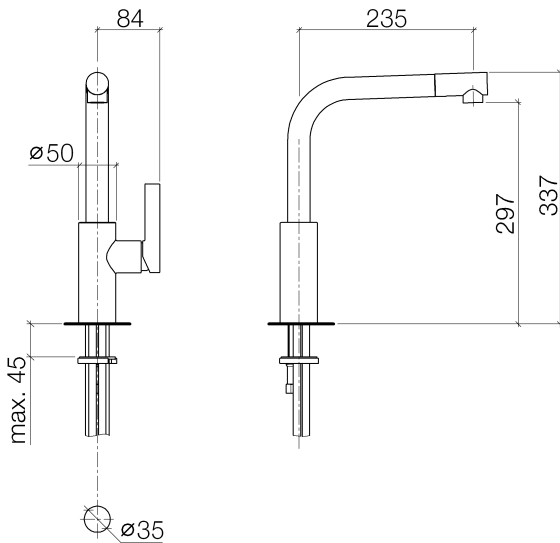

Kitchen sink - Elio
Single-lever mixer - platinum matte
Article number: 33 826 790-06 0010

- 9-1/4" Projection
- Swivel spout 360°
- Spout with 20° pivoting swivel spout
- Areated stream
- Total height 13-1/4"
- Height to aerator/spout outlet 11-3/4"
- Single-lever mixer hole diameter 1-3/8"
- 2x 3/8" US flexible supply lines
- Water flow rate limited to max. 1.5 gpm
- lead-free
- (ADA)

platinum matte

Dimensional drawing

All dimensions in mm / inch = mm x 0,0394

Kitchen sink - Elio
Single-lever mixer - platinum matte
Article number: 33 826 790-06 0010

Flow rate chart

Other surface finishes

polished chrome
33 826 790-00 0010

Other surfaces upon request (extra service)

Kitchen sink - Elio
 Single-lever mixer - platinum matte
 Article number: 33 826 790-06 0010

Exploded drawing

Spare parts list

Number	Item Number	Designation	Number of units
1	90 23 01 026 08-06	aerator	1
2	09 24 04 164 10-06	Nipple - platinum matte	1
3	09 14 10 100 90	Washer -	1
4	09 31 11 044 90	Mounting bracket -	1
5	09 24 04 163 10-06	Nipple - platinum matte	1
6	90 28 22 185 00-06	Outlet - platinum matte	1
7	09 30 30 054 90	Mounting bracket -	1
8	90 15 05 061 00 90	EHM cartridge -	1
9	04 28 10 148 00 90	EHM cartridge -	1
10	09 24 04 141-06	Mounting bracket - platinum matte	1
11	09 20 79 040-06	Lever - platinum matte	1
12	09 31 11 030 90	Mounting bracket -	1
13	09 31 20 017 90	Plug for European drain -	1
14	04 30 11 038 75 90	Mounting bracket -	1
15	04 30 04 019 00 90	Tube -	1
16	04 30 04 045 00 90	Tube 3/8" -	2
17	04 24 02 046 01-07	Wall connection - Rough nickel-plated	1
18	09 31 11 091 90	Mounting bracket -	1