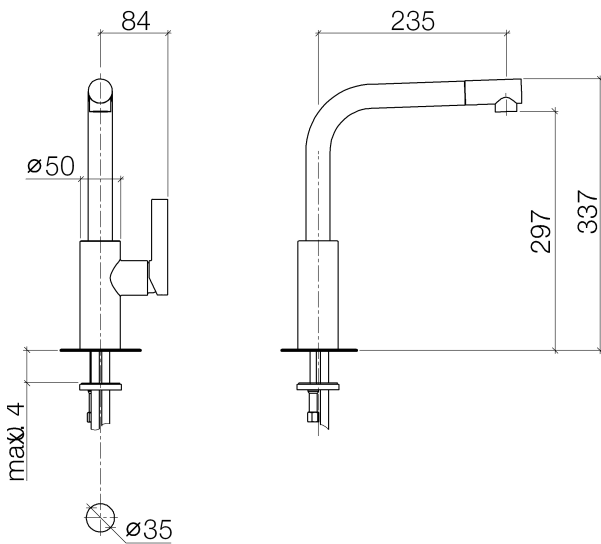

Kitchen sink - Elio
Single-lever mixer - polished chrome
Article number: 33 800 790-00 0010

- 9-1/4" Projection
- Swivel spout 360°
- Spout with 20° pivoting swivel spout
- Areated stream
- Total height 13-1/4"
- Height to aerator/spout outlet 11-3/4"
- 1-3/8" hole diameter
- 2x 3/8" US flexible supply lines
- Water flow rate limited to max. 1.5 gpm
- lead-free
- (ADA)
- Combination with hand spray set or profi hand spray set not possible.

polished chrome

Dimensional drawing

All dimensions in mm / inch = mm x 0,0394