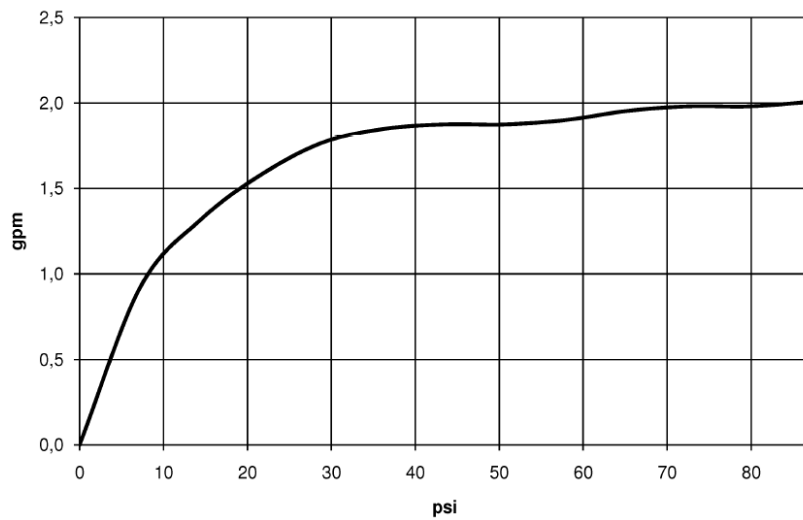

Kitchen sink - Elio
Single-lever mixer - polished chrome
Article number: 33 800 790-00 0010

- 9-1/4" Projection
- Swivel spout 360°
- Spout with 20° pivoting swivel spout
- Areated stream
- Total height 13-1/4"
- Height to aerator/spout outlet 11-3/4"
- 1-3/8" hole diameter
- 2x 3/8" US flexible supply lines
- Water flow rate limited to max. 1.5 gpm
- lead-free
- (ADA)
- Combination with hand spray set or profi hand spray set not possible.

polished chrome

Dimensional drawing

All dimensions in mm / inch = mm x 0,0394

Kitchen sink - Elio
Single-lever mixer - polished chrome
Article number: 33 800 790-00 0010

Flow rate chart

Other surface finishes