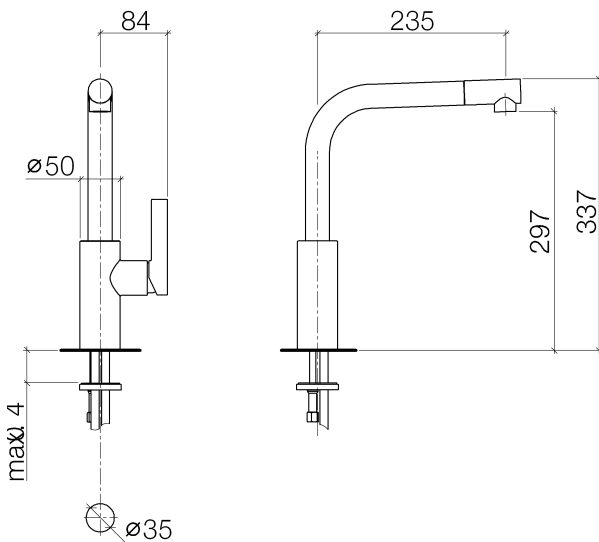

Kitchen sink - Elio
Single-lever mixer - polished chrome
Article number: 33 800 790-00 0010

- 9-1/4" Projection
- Swivel spout 360°
- Spout with 20° pivoting swivel spout
- Areated stream
- Total height 13-1/4"
- Height to aerator/spout outlet 11-3/4"
- 1-3/8" hole diameter
- 2x 3/8" US flexible supply lines
- Water flow rate limited to max. 1.5 gpm
- lead-free
- (ADA)
- Combination with hand spray set or profi hand spray set not possible.

polished chrome

Dimensional drawing

All dimensions in mm / inch = mm x 0,0394

Kitchen sink - Elio
Single-lever mixer - polished chrome
Article number: 33 800 790-00 0010

Flow rate chart

Other surface finishes

platinum matte
33 800 790-06 0010

Other surfaces upon request (extra service)

Kitchen sink - Elio
Single-lever mixer - polished chrome
Article number: 33 800 790-00 0010

Recommended article

10 713 970-00
AIR SWITCH operating
button, trim parts only -
polished chrome

82 424 970-00
Soap dispenser without
flange - polished chrome