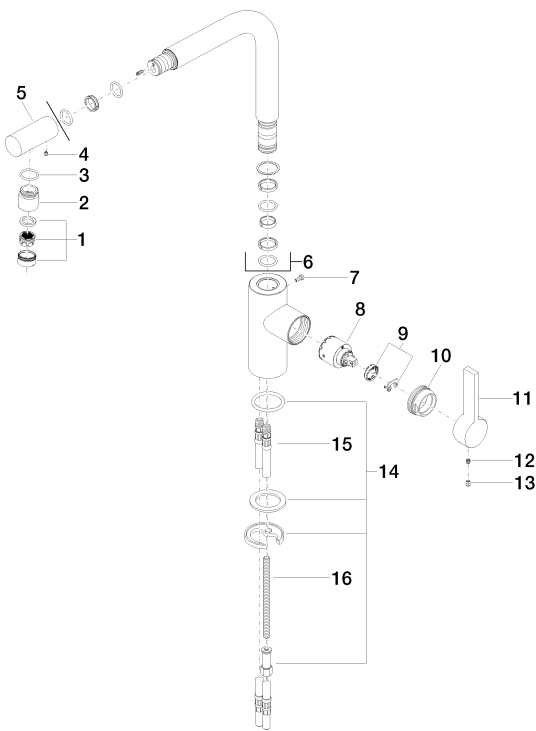

Kitchen sink - Elio
Single-lever mixer - polished chrome
Article number: 33 800 790-00 0010

- 9-1/4" Projection
- Swivel spout 360°
- Spout with 20° pivoting swivel spout
- Areated stream
- Total height 13-1/4"
- Height to aerator/spout outlet 11-3/4"
- 1-3/8" hole diameter
- 2x 3/8" US flexible supply lines
- Water flow rate limited to max. 1.5 gpm
- lead-free
- (ADA)
- Combination with hand spray set or profi hand spray set not possible.

polished chrome

Dimensional drawing

All dimensions in mm / inch = mm x 0,0394

Kitchen sink - Elio
Single-lever mixer - polished chrome
Article number: 33 800 790-00 0010

Flow rate chart

Other surface finishes

platinum matte

33 800 790-06 0010

Other surfaces upon request (extra service)

Kitchen sink - Elio
Single-lever mixer - polished chrome
Article number: 33 800 790-00 0010

Recommended article

10 713 970-00
AIR SWITCH operating
button, trim parts only -
polished chrome

82 424 970-00
Soap dispenser without
flange - polished chrome

Kitchen sink - Elio
Single-lever mixer - polished chrome
Article number: 33 800 790-00 0010

Exploded drawing

Spare parts list

Number	Item Number	Designation	Number of units
1	90 23 01 026 08-00	Aerator - polished chrome	1
2	09 24 04 164 10-00	Nipple - polished chrome	1
3	09 14 10 100 90	Washer -	1
4	09 31 11 044 90	Mounting bracket -	1
5	09 24 04 163 10-00	Nipple - polished chrome	1
6	90 28 22 185 00-00	Outlet - polished chrome	1
7	09 30 30 054 90	Mounting bracket -	1
8	90 15 05 061 00 90	EHM cartridge -	1
9	04 28 10 148 00 90	EHM cartridge -	1
10	09 24 04 141-00	Mounting bracket - polished chrome	1
11	09 20 79 040-00	Lever - polished chrome	1
12	09 31 11 030 90	Mounting bracket -	1
13	09 31 20 017 90	Plug for European drain -	1
14	04 30 11 038 75 90	Mounting bracket -	1
15	04 30 04 045 00 90	Tube 3/8" -	2
16	09 31 11 091 90	Mounting bracket -	1