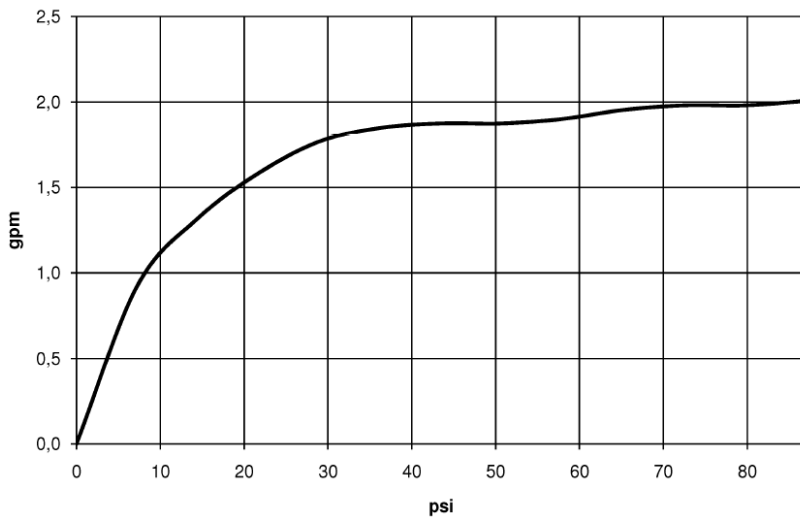

Kitchen sink - Elio
Single-lever mixer - polished chrome
Article number: 33 800 790-00 0010

- 9-1/4" Projection
- Swivel spout 360°
- Spout with 20° pivoting swivel spout
- Areated stream
- Total height 13-1/4"
- Height to aerator/spout outlet 11-3/4"
- 1-3/8" hole diameter
- 2x 3/8" US flexible supply lines
- Water flow rate limited to max. 1.5 gpm
- lead-free
- (ADA)
- Combination with hand spray set or profi hand spray set not possible.

polished chrome

Dimensional drawing

All dimensions in mm / inch = mm x 0,0394

Kitchen sink - Elio
Single-lever mixer - polished chrome
Article number: 33 800 790-00 0010

Flow rate chart

Other surface finishes