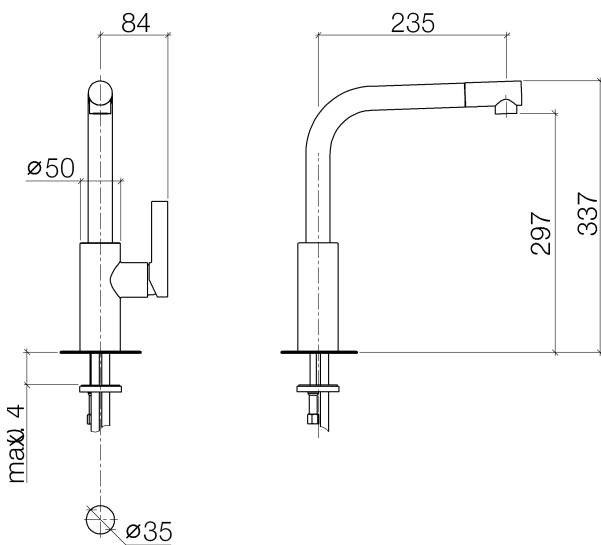

Kitchen sink - Elio
Single-lever mixer - polished chrome
Article number: 33 800 790-00 0010

- 9-1/4" Projection
- Swivel spout 360°
- Spout with 20° pivoting swivel spout
- Areated stream
- Total height 13-1/4"
- Height to aerator/spout outlet 11-3/4"
- 1-3/8" hole diameter
- 2x 3/8" US flexible supply lines
- Water flow rate limited to max. 1.5 gpm
- lead-free
- (ADA)
- Combination with hand spray set or profi hand spray set not possible.

polished chrome

Dimensional drawing

All dimensions in mm / inch = mm x 0,0394

Kitchen sink - Elio
Single-lever mixer - polished chrome
Article number: 33 800 790-00 0010

Flow rate chart

Other surface finishes

platinum matte

33 800 790-06 0010

Other surfaces upon request (extra service)

Kitchen sink - Elio
Single-lever mixer - polished chrome
Article number: 33 800 790-00 0010

Recommended article

10 713 970-00
AIR SWITCH operating
button, trim parts only -
polished chrome

82 424 970-00
Soap dispenser without
flange - polished chrome

Kitchen sink - Elio
Single-lever mixer - polished chrome
Article number: 33 800 790-00 0010

Exploded drawing

Spare parts list

Number	Item Number	Designation	Number of units
1	90 23 01 026 08-00	Aerator - polished chrome	1
2	09 24 04 164 10-00	Nipple - polished chrome	1
3	09 14 10 100 90	Washer -	1
4	09 31 11 044 90	Mounting bracket -	1
5	09 24 04 163 10-00	Nipple - polished chrome	1
6	90 28 22 185 00-00	Outlet - polished chrome	1
7	09 30 30 054 90	Mounting bracket -	1
8	90 15 05 061 00 90	EHM cartridge -	1
9	04 28 10 148 00 90	EHM cartridge -	1
10	09 24 04 141-00	Mounting bracket - polished chrome	1
11	09 20 79 040-00	Lever - polished chrome	1
12	09 31 11 030 90	Mounting bracket -	1
13	09 31 20 017 90	Plug for European drain -	1
14	04 30 11 038 75 90	Mounting bracket -	1
15	04 30 04 045 00 90	Tube 3/8" -	2
16	09 31 11 091 90	Mounting bracket -	1