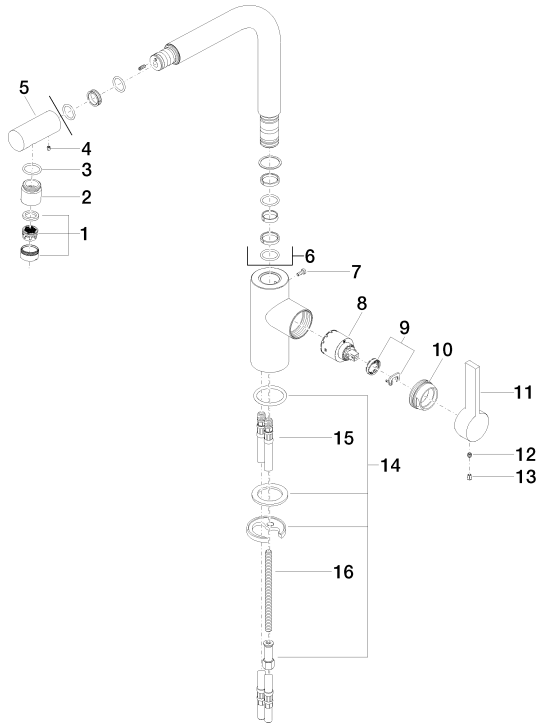

Kitchen sink - Elio
 Single-lever mixer - polished chrome - polished chrome
 Article number: 33 800 790-00 0010

Exploded drawing

Spare parts list

Number	Item Number	Designation	Number of units
1	90 23 01 026 08-00	Aerator - polished chrome	1
2	09 24 04 164 10-00	Nipple - polished chrome	1
3	09 14 10 100 90	Washer -	1
4	09 31 11 044 90	Mounting bracket -	1
5	09 24 04 163 10-00	Nipple - polished chrome	1
6	90 28 22 185 00-00	Outlet - polished chrome	1
7	09 30 30 054 90	Mounting bracket -	1
8	90 15 05 061 00 90	EHM cartridge -	1
9	04 28 10 148 00 90	EHM cartridge -	1
10	09 24 04 141-00	Mounting bracket - polished chrome	1
11	09 20 79 040-00	Lever - polished chrome	1
12	09 31 11 030 90	Mounting bracket -	1
13	09 31 20 017 90	Plug for European drain -	1
14	04 30 11 038 75 90	Mounting bracket -	1
15	04 30 04 045 00 90	Tube 3/8" -	2
16	09 31 11 091 90	Mounting bracket -	1