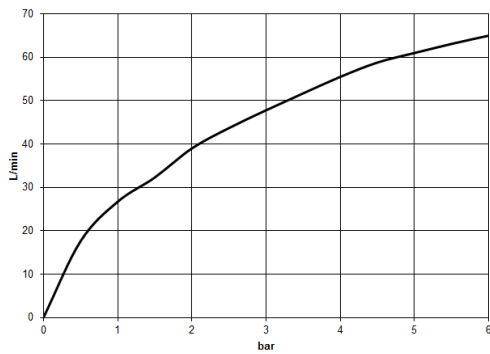

Shower - Madison

Shower mixer for wall-mounted installation - platinum

Article number: 26 101 360-08

Flow rate chart

Other surface finishes

Other surfaces upon request (extra service)