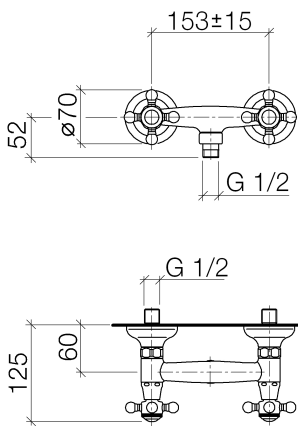

Shower - Madison

Shower mixer for wall-mounted installation - platinum

Article number: 26 101 360-08

- 1/2" Shower outlet
- Flanges, diameter 2-3/4"
- 1/2" connection
- Center to center 6" ± 5/8"
- Fittings group in compliance with DIN 4109: 1
- NOTE: Local building codes may require the use of an anti-scald device. Please refer to remote pressure balance valve (35 910 970 90)
- Internal backflow preventer.

platinum

Accessory is required for this item.

Dimensional drawing

26 101 360-FF

All dimensions in mm / inch = mm x 0,0394

Shower - Madison

Shower mixer for wall-mounted installation - platinum

Article number: 26 101 360-08

Article number: 26 101 360-08

Required article

35 080 970-90 0010

Rough-in adapter -