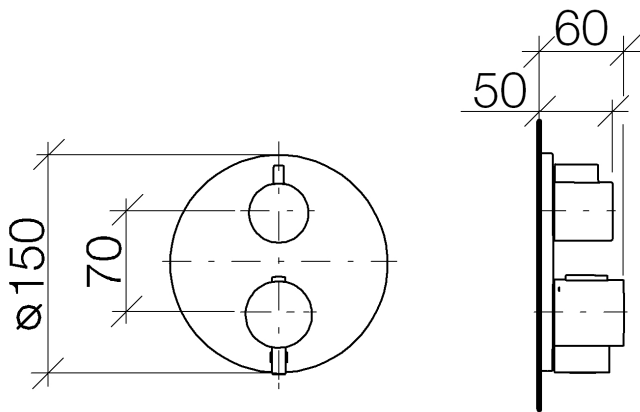

Shower - Selv

Concealed thermostat with one-way volume control - polished chrome

Article number: 36 425 970-00 0010

- Cover plate Ø 5-7/8"
- Temperature control handle with safety lock at 100 °F/ 38°C
- Max. temperature can be set on the trim
- (ADA)

polished chrome

Accessory is required for this item.

Dimensional drawing

All dimensions in mm / inch = mm x 0,0394