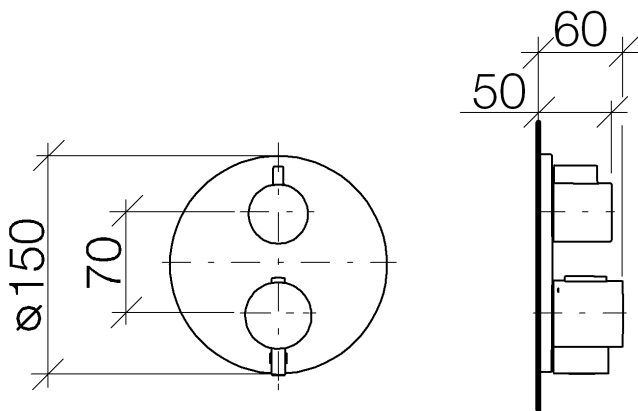

Shower - Selv

Concealed thermostat with one-way volume control - polished chrome

Article number: 36 425 970-00 0010

- Cover plate Ø 5-7/8"
- Temperature control handle with safety lock at 100 °F/ 38°C
- Max. temperature can be set on the trim
- (ADA)

polished chrome

Accessory is required for this item.

Dimensional drawing

All dimensions in mm / inch = mm x 0,0394

Shower - Selv

Concealed thermostat with one-way volume control - polished chrome

Article number: 36 425 970-00 0010

Cyprum
36 425 970-49

Dark Platinum matte
36 425 970-99 0010

Other surfaces upon request (extra service)

Shower - Selv

Concealed thermostat with one-way volume control - polished chrome

Article number: 36 425 970-00 0010