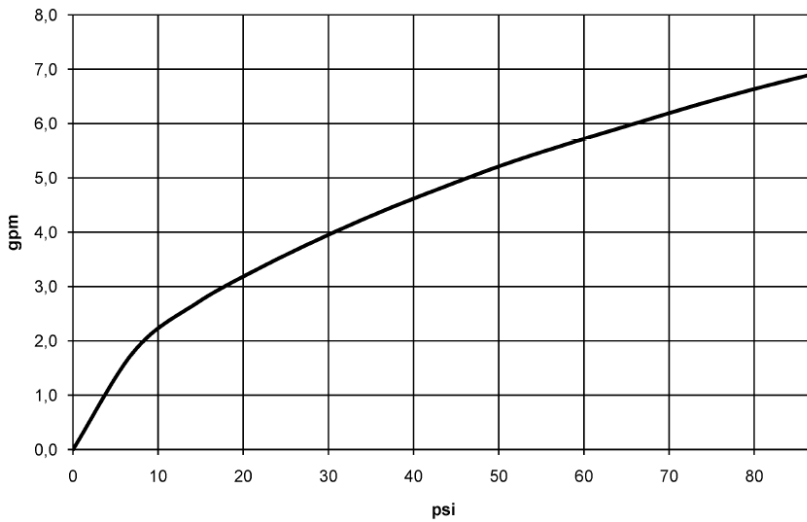

Shower - Selv

Concealed thermostat with one-way volume control - polished chrome

Article number: 36 425 970-00 0010

Flow rate chart

Other surface finishes

Other surfaces upon request (extra service)