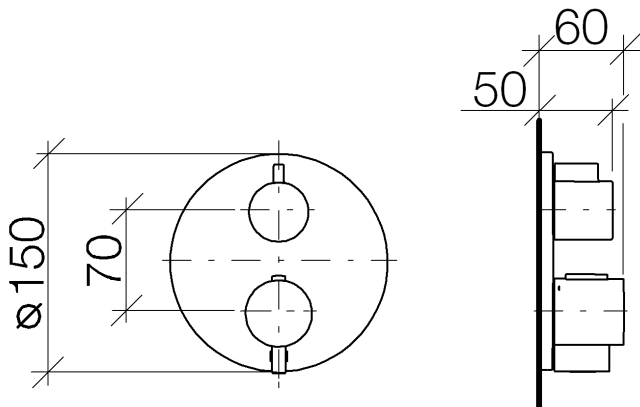

Shower - Selv

Concealed thermostat with one-way volume control - polished chrome

Article number: 36 425 970-00 0010

- Cover plate Ø 5-7/8"
- Temperature control handle with safety lock at 100 °F/ 38°C
- Max. temperature can be set on the trim
- (ADA)

polished chrome

Accessory is required for this item.

Dimensional drawing

All dimensions in mm / inch = mm x 0,0394

Shower - Selv

Concealed thermostat with one-way volume control - polished chrome

Article number: 36 425 970-00 0010

Dark Platinum matte

36 425 970-99 0010

Other surfaces upon request (extra service)

Shower - Selv

Concealed thermostat with one-way volume control - polished chrome

Article number: 36 425 970-00 0010

Required article

35 426 970-90 0010

Concealed thermostat with
integrated supply stops -

Shower - Selv

Concealed thermostat with one-way volume control - polished chrome

Article number: 36 425 970-00 0010

Exploded drawing

Spare parts list