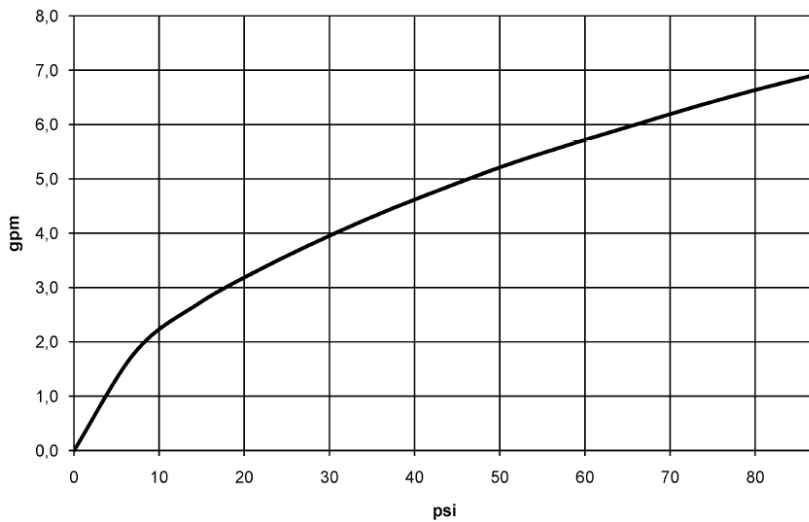

Shower - Selv

Concealed thermostat with one-way volume control - polished chrome

Article number: 36 425 970-00 0010

Flow rate chart

Other surface finishes

36 425 970-06 0010

36 425 970-08 0010

Dark Brass matte

36 425 970-16 0010

Dark Bronze matte

36 425 970-17 0010

36 425 970-33 0010

36 425 970-49 0010

36 425 970-49

36 425 970-99 0010

Other surfaces upon request (extra service)