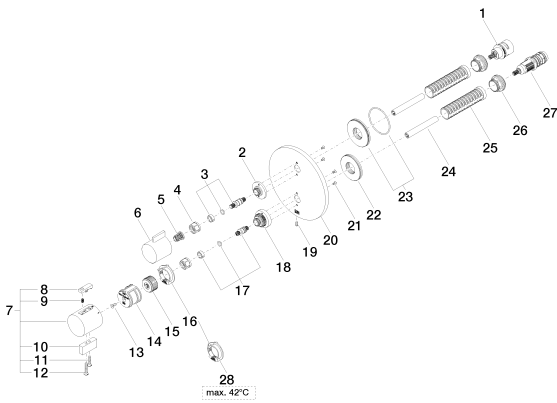

35 426 970-90 0010

Concealed thermostat with
integrated supply stops -

Shower - Selv

Concealed thermostat with one-way volume control - polished chrome

Article number: 36 425 970-00 0010

Exploded drawing

Spare parts list

Number	Item Number	Designation	Number of units
1	90 90 03 166 00 90	Ceramic cartridge -	1
2	09 12 12 053-00	Mounting bracket - polished chrome	1
3	04 29 06 111 00-00	Wall connection - polished chrome	1
4	09 23 30 023 90	Mounting bracket -	2
5	09 12 12 002 90	Upper part white -	1
6	09 20 67 006-00	Handle - polished chrome	1
7	04 17 33 006 00-00	Handle - polished chrome	1
8	09 21 33 010-00	Conversion - polished chrome	1
9	09 16 02 027 90	Handle -	1
10	09 20 33 006-00	Handle - polished chrome	1
11	09 30 30 159-00	Mounting bracket - polished chrome	1
12	09 30 30 160-00	Mounting bracket - polished chrome	1
13	09 30 30 124 90	Mounting bracket -	1
14	09 12 12 052 90	Mounting bracket -	1
15	09 12 12 054 90	Mounting bracket -	1
16	09 28 10 152 90	Application -	1
17	04 29 06 024 00-00	Wall connection - polished chrome	1
18	09 12 12 051-00	Mounting bracket - polished chrome	1
19	09 31 11 134 90	Mounting bracket -	1
20	09 11 02 242-00	Escutcheon - polished chrome	1
21	09 30 30 157 90	Mounting bracket -	4
22	09 30 01 188 90	Wall connection -	1
23	90 30 01 190 00 90	Wall connection -	1
24	09 23 01 124 90	Hood / sleeve -	2
25	09 18 40 077 90	Hood / sleeve -	2
26	09 24 04 257 90	Mounting bracket -	2
27	90 15 02 012 00 90	Thermostatic cartridge -	1
28	09 28 10 151 90	Application -	1