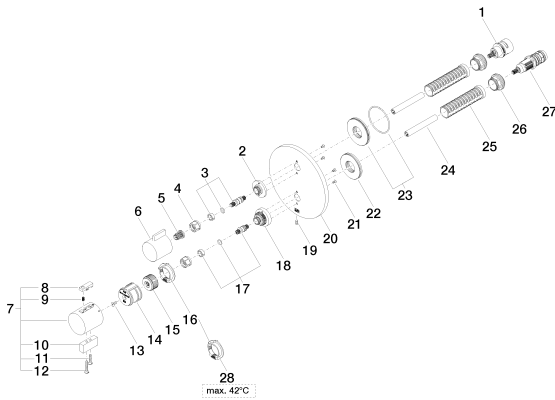

Shower - Selv

Concealed thermostat with one-way volume control - polished chrome - polished chrome

Article number: 36 425 970-00 0010

Exploded drawing

Spare parts list

Number	Item Number	Designation	Number of units
1	90 90 03 166 00 90	Ceramic cartridge -	1
2	09 12 12 053-00	Mounting bracket - polished chrome	1
3	04 29 06 111 00-00	Wall connection - polished chrome	1
4	09 23 30 023 90	Mounting bracket -	2
5	09 12 12 002 90	Upper part white -	1
6	09 20 67 006-00	Handle - polished chrome	1
7	04 17 33 006 00-00	Handle - polished chrome	1
8	09 21 33 010-00	Conversion - polished chrome	1
9	09 16 02 027 90	Handle -	1
10	09 20 33 006-00	Handle - polished chrome	1
11	09 30 30 159-00	Mounting bracket - polished chrome	1
12	09 30 30 160-00	Mounting bracket - polished chrome	1
13	09 30 30 124 90	Mounting bracket -	1
14	09 12 12 052 90	Mounting bracket -	1
15	09 12 12 054 90	Mounting bracket -	1
16	09 28 10 152 90	Application -	1
17	04 29 06 024 00-00	Wall connection - polished chrome	1
18	09 12 12 051-00	Mounting bracket - polished chrome	1
19	09 31 11 134 90	Mounting bracket -	1
20	09 11 02 242-00	Escutcheon - polished chrome	1
21	09 30 30 157 90	Mounting bracket -	4
22	09 30 01 188 90	Wall connection -	1
23	90 30 01 190 00 90	Wall connection -	1
24	09 23 01 124 90	Hood / sleeve -	2
25	09 18 40 077 90	Hood / sleeve -	2
26	09 24 04 257 90	Mounting bracket -	2
27	90 15 02 012 00 90	Thermostatic cartridge -	1
28	09 28 10 151 90	Application -	1