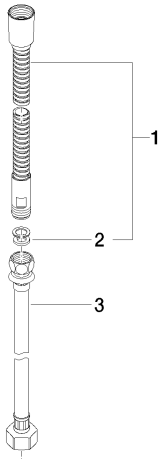

Shower - Series- various

Metal shower hose two-piece 1/2" x 3/8" x 88-5/8" - platinum matte

Article number: 28 323 970-06

platinum matte

All dimensions in mm / inch = mm x 0,0394

Other surface finishes

polished chrome

28 323 970-00

28 323 970-02

28 323 970-05

28 323 970-07

platinum

28 323 970-08

Durabronze

28 323 970-09

Champagne

28 323 970-47

Other surfaces upon request (extra service)

Shower - Series- various

Metal shower hose two-piece 1/2" x 3/8" x 88-5/8" - platinum matte

Article number: 28 323 970-06

Exploded drawing

Spare parts list

Number	Item Number	Designation	Number of units
1	28 322 970-06	Metal shower hose 1/2" x 3/8" x 68-7/8" - platinum matte	1
2	09 14 20 026 90	Washer -	1
3	12 505 970 90	Flexible supply line 1/2" x 3/8" x 19-5/8" -	1