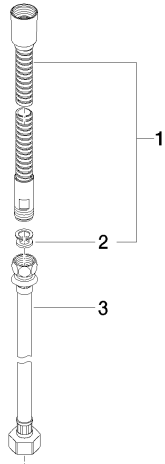

Shower - Series-various

Metal shower hose two-piece 1/2" x 3/8" x 88-5/8" - platinum matte - platinum matte

Article number: 28 323 970-06

Exploded drawing

Spare parts list

Number	Item Number	Designation	Number of units
1	28 322 970-06	Metal shower hose 1/2" x 3/8" x 68-7/8" - platinum matte	1
2	09 14 20 026 90	Washer -	1
3	12 505 970 90	Flexible supply line 1/2" x 3/8" x 19-5/8" -	1