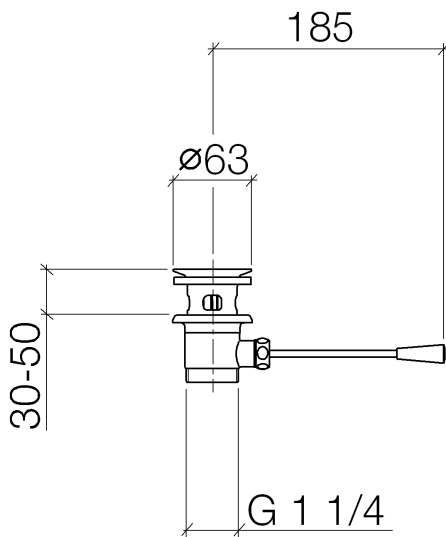

Sink - Water Modules
Drain 1 1/4" - Champagne
Article number: 10 300 970-47

- Length of manual lever 7-1/4"
- European drain with overflow
- Suitable only for basins with overflow.

Champagne

Accessory is required for this item.

Dimensional drawing

All dimensions in mm / inch = mm x 0,0394