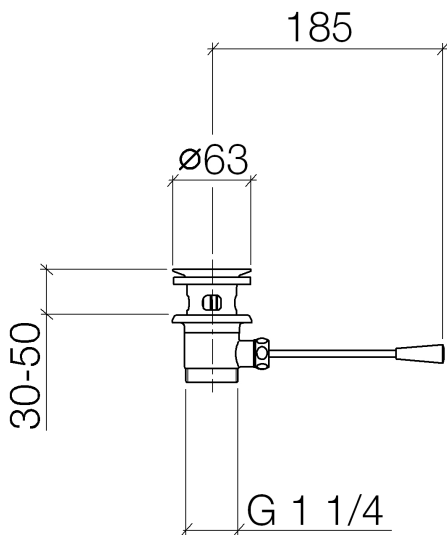

Sink - Water Modules

Drain 1 1/4" - Champagne

Article number: 10 300 970-47

- Length of manual lever 7-1/4"
- European drain with overflow
- Suitable only for basins with overflow.

Champagne

Accessory is required for this item.

Dimensional drawing

All dimensions in mm / inch = mm x 0,0394

Sink - Water Modules
Drain 1 1/4" - Champagne
Article number: 10 300 970-47

Other surface finishes

polished chrome
10 300 970-00

platinum matte
10 300 970-06

Sink - Water Modules
Drain 1 1/4" - Champagne
Article number: 10 300 970-47

Required article

09 14 05 016 90
Washer -