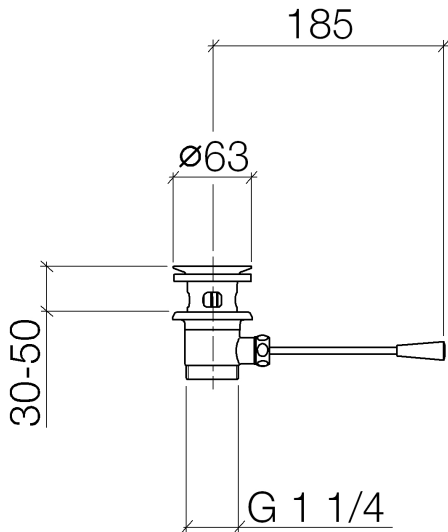

Sink - Water Modules

Drain 1 1/4" - Champagne

Article number: 10 300 970-47

- Length of manual lever 7-1/4"
- European drain with overflow
- Suitable only for basins with overflow.

Champagne

Accessory is required for this item.

Dimensional drawing

All dimensions in mm / inch = mm x 0,0394

Sink - Water Modules
Drain 1 1/4" - Champagne
Article number: 10 300 970-47

Other surface finishes

polished chrome
10 300 970-00

platinum matte
10 300 970-06

Required article

09 14 05 016 90
Washer -

Sink - Water Modules

Drain 1 1/4" - Champagne

Article number: 10 300 970-47

Exploded drawing

Spare parts list

Number	Item Number	Designation	Number of units
1	90 11 01 026 00-47	cup	1
2	04 31 20 016 00-47	Plug for European drain - Champagne	1
3	04 28 10 026 00 90	Plug for European drain -	1
4	09 14 03 025 90	Washer -	1
5	09 11 01 023-47	Drain - Champagne	1
6	09 14 05 040 90	Washer -	1
7	09 31 09 055-47	pull-rod	1
8	09 30 11 049 90	Washer -	1
9	09 23 30 003-47	Mounting bracket - Champagne	1
10	09 20 01 040-47	Pivot rod/lift knob - Champagne	1