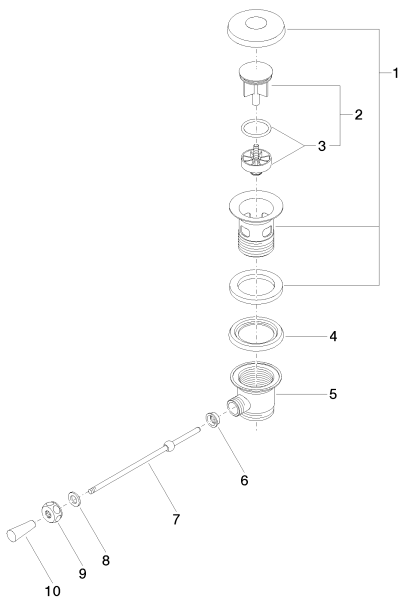

Sink - Water Modules

Drain 1 1/4" - Champagne

Article number: 10 300 970-47

- Length of manual lever 7-1/4"
- European drain with overflow
- Suitable only for basins with overflow.

Champagne

Accessory is required for this item.

Dimensional drawing

All dimensions in mm / inch = mm x 0,0394

Sink - Water Modules
Drain 1 1/4" - Champagne
Article number: 10 300 970-47

Other surface finishes

polished chrome
10 300 970-00

platinum matte
10 300 970-06

Required article

09 14 05 016 90
Washer -

Sink - Water Modules

Drain 1 1/4" - Champagne

Article number: 10 300 970-47

Exploded drawing

Spare parts list

Number	Item Number	Designation	Number of units
1	90 11 01 026 00-47	cup	1
2	04 31 20 016 00-47	Plug for European drain - Champagne	1
3	04 28 10 026 00 90	Plug for European drain -	1
4	09 14 03 025 90	Washer -	1
5	09 11 01 023-47	Drain - Champagne	1
6	09 14 05 040 90	Washer -	1
7	09 31 09 055-47	pull-rod	1
8	09 30 11 049 90	Washer -	1
9	09 23 30 003-47	Mounting bracket - Champagne	1
10	09 20 01 040-47	Pivot rod/lift knob - Champagne	1