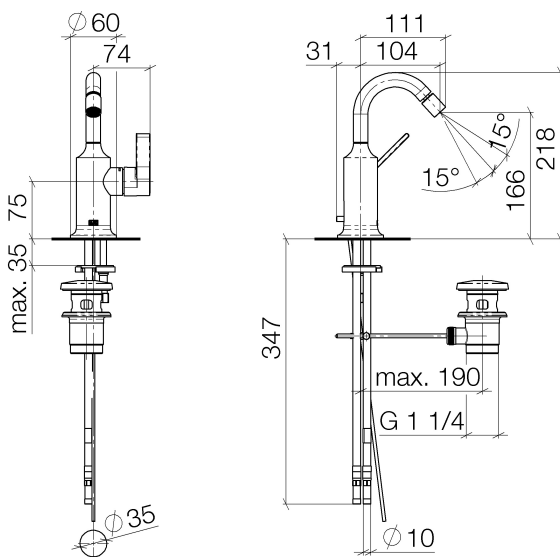

Bidet - VAIA

Single-lever bidet mixer with drain - Dark Bronze matte

Article number: 33 600 809-17

- 4-1/8" Projection
- European drain with overflow
- swivels 15°
- Round aerated stream
- Total height 8-5/8"
- Height to aerator/spout outlet 6-1/2"
- 1-3/8" hole diameter
- Flange diameter 2-3/8"
- Water flow rate limited to max. 1.5 gpm
- lead-free
- Fittings group in compliance with DIN 4109: 1

Dark Bronze matte

Accessory is required for this item.

Dimensional drawing

All dimensions in mm / inch = mm x 0,0394