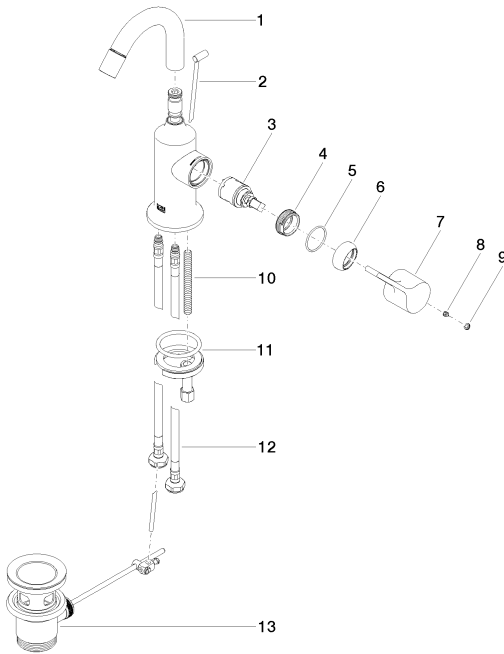

Bidet - VAIA

Single-lever bidet mixer with drain - Dark Bronze matte - Dark Bronze matte

Article number: 33 600 809-17

Exploded drawing

Spare parts list

Number	Item Number	Designation	Number of units
1	90 28 22 314 00-17	spout	1
2	04 20 89 035 80-17	pull-rod	1
3	90 15 05 042 00 90	EHM cartridge -	1
4	09 24 04 266 90	Mounting bracket -	1
5	09 14 10 091 90	Washer -	1
6	09 28 30 021-17	Hood / sleeve - Dark Bronze matte	1
7	09 20 80 020-17	Lever - Dark Bronze matte	1
8	09 31 11 030 90	Mounting bracket -	1
9	90 31 20 087 00-17	plug	1
10	09 31 11 011 90	Mounting bracket -	1
11	04 30 11 038 00 90	Mounting bracket -	1
12	04 30 04 100 00 90	hose	2
13	04 11 01 001 00-17	pop-up waste	1