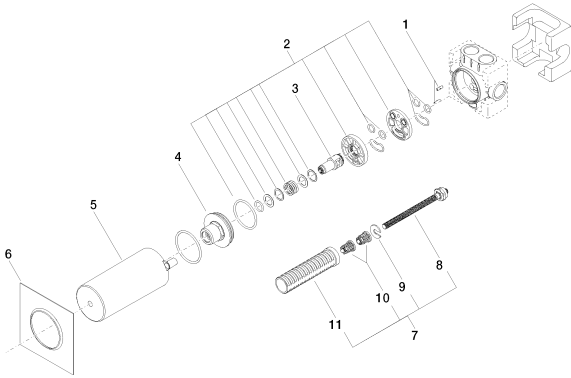

Shower - FM products
 Wall mounted three-way diverter -
 Article number: 35 104 970-90 0010

Exploded drawing

Spare parts list

Number	Item Number	Designation	Number of units
1	09 31 11 151 90	Mounting bracket -	2
2	90 30 11 085 00 90	Conversion -	1
3	09 29 06 025 90	Wall connection -	1
4	09 21 02 124 90	Mounting bracket -	1
5	09 21 02 125 90	Protective cap -	1
6	09 14 03 109 90	Washer -	1
7	04 18 40 077 00 90	Hood / sleeve -	1
8	04 29 06 105 00 90	Wall connection -	1
9	09 16 01 026 90	Ring -	1
10	09 12 12 002 90	Upper part white -	2
11	09 18 40 077 90	Hood / sleeve -	1