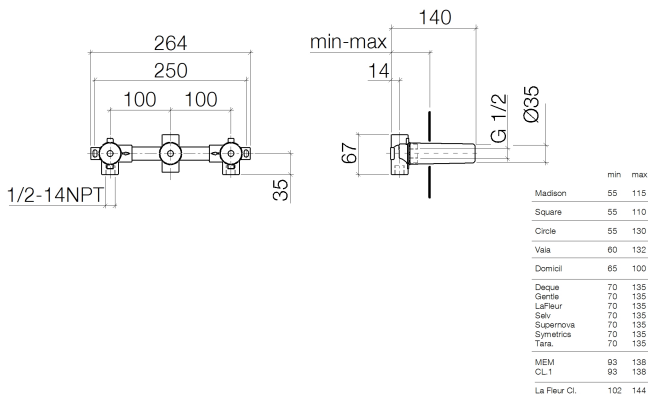

Sink - FM products

Rough for wall-mounted faucet spout in center -

Article number: 35 707 970-90 0010

- 3x Mud guard
- 2x female thread 1/2" connections
- 1x outlet 1/2"
- 3x plug 1/2"
- Center to center 3-7/8"
- lead-free
- NOTE: Important for certain series! Due to minimum rough-in requirements, a framing of 2x6 studs is needed.

Dimensional drawing

All dimensions in mm / inch = mm x 0,0394