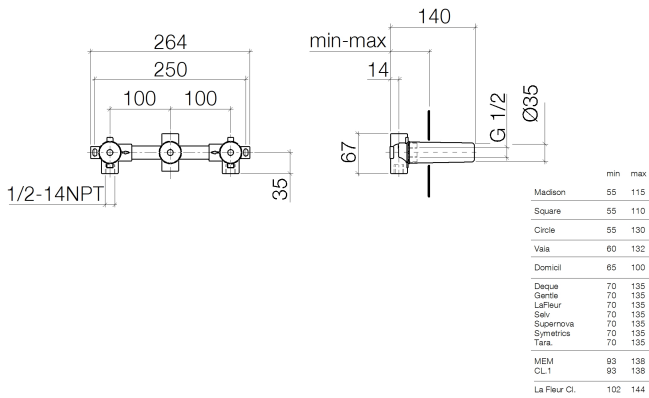

Sink - FM products

Rough for wall-mounted faucet spout in center -

Article number: 35 707 970-90 0010

- 3x Mud guard
- 2x female thread 1/2" connections
- 1x outlet 1/2"
- 3x plug 1/2"
- Center to center 3-7/8"
- lead-free
- NOTE: Important for certain series! Due to minimum rough-in requirements, a framing of 2x6 studs is needed.

Dimensional drawing

All dimensions in mm / inch = mm x 0,0394