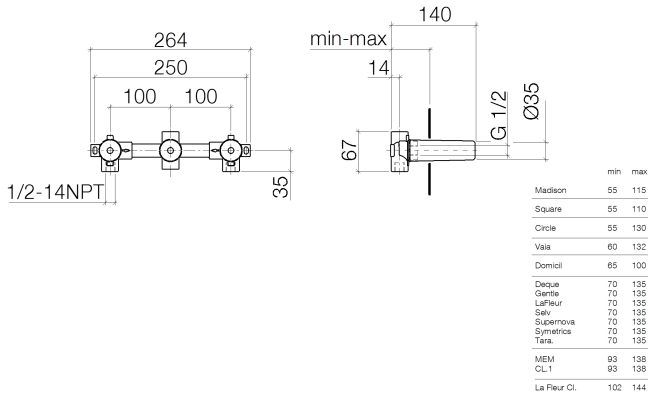

## Sink - FM products

Rough for wall-mounted faucet spout in center -

Article number: 35 707 970-90 0010

- 3x Mud guard
- 2x female thread 1/2" connections
- 1x outlet 1/2"
- 3x plug 1/2"
- Center to center 3-7/8"
- lead-free
- NOTE: Important for certain series! Due to minimum rough-in requirements, a framing of 2x6 studs is needed.

## Dimensional drawing

All dimensions in mm / inch = mm x 0,0394

Sink - FM products

Rough for wall-mounted faucet spout in center -

Article number: 35 707 970-90 0010

### Spare parts list

Number	Item Number	Designation	Number of units
1	04 30 31 024 01 90	Mounting bracket -	1
2	04 31 20 006 00 90	Plug for European drain -	1
3	09 14 10 053 90	Washer -	3
4	04 29 05 018 10 90	Wall connection -	2
5	04 31 20 037 00 90	Plug for European drain -	2
6	09 21 02 102 90	Protective cap -	3