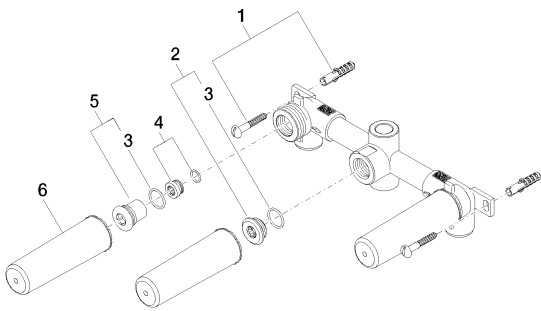

## Sink - FM products

Rough for wall-mounted faucet spout in center -

Article number: 35 707 970-90 0010

- 3x Mud guard
- 2x female thread 1/2" connections
- 1x outlet 1/2"
- 3x plug 1/2"
- Center to center 3-7/8"
- lead-free
- NOTE: Important for certain series! Due to minimum rough-in requirements, a framing of 2x6 studs is needed.

## Dimensional drawing

All dimensions in mm / inch = mm x 0,0394

Sink - FM products

Rough for wall-mounted faucet spout in center -

Article number: 35 707 970-90 0010

### Spare parts list

Number	Item Number	Designation	Number of units
1	04 30 31 024 01 90	Mounting bracket -	1
2	04 31 20 006 00 90	Plug for European drain -	1
3	09 14 10 053 90	Washer -	3
4	04 29 05 018 10 90	Wall connection -	2
5	04 31 20 037 00 90	Plug for European drain -	2
6	09 21 02 102 90	Protective cap -	3