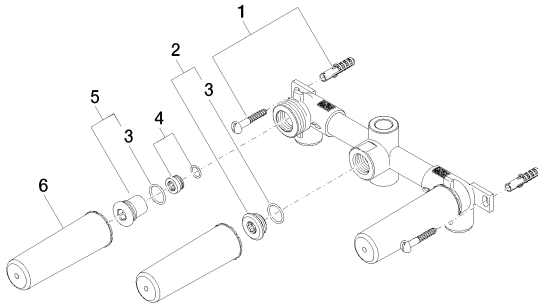

Sink - FM products

Rough for wall-mounted faucet spout in center -

Article number: 35 707 970-90 0010

Exploded drawing

Spare parts list

Number	Item Number	Designation	Number of units
1	04 30 31 024 01 90	Mounting bracket -	1
2	04 31 20 006 00 90	Plug for European drain -	1
3	09 14 10 053 90	Washer -	3
4	04 29 05 018 10 90	Wall connection -	2
5	04 31 20 037 00 90	Plug for European drain -	2
6	09 21 02 102 90	Protective cap -	3