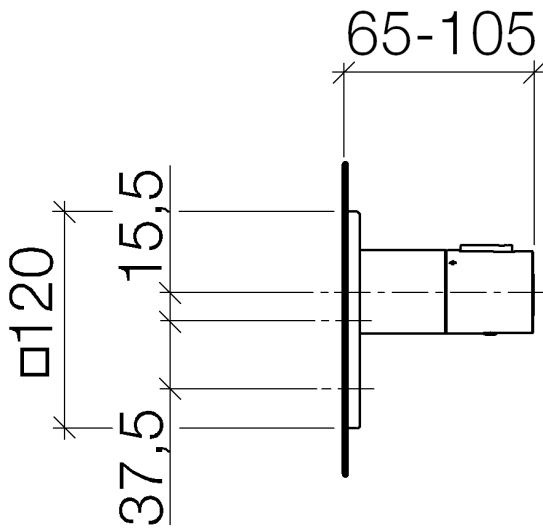

Shower - LULU  
xTOOL Concealed thermostat without volume control - platinum matte  
Article number: 36 416 710-06

- Cover plate 4-3/4" x 4-3/4"
- Temperature control handle with safety lock at 100 °F/ 38°C

platinum matte

Accessory is required for this item.

Dimensional drawing

All dimensions in mm / inch = mm x 0,0394