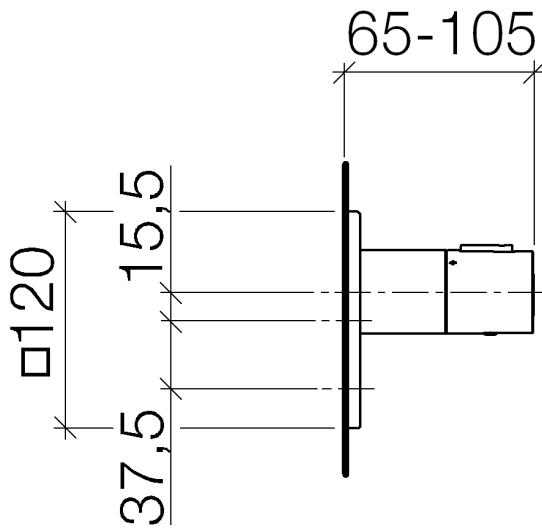

Shower - LULU

xTOOL Concealed thermostat without volume control - platinum matte

Article number: 36 416 710-06

- Cover plate 4-3/4" x 4-3/4"
- Temperature control handle with safety lock at 100 °F/ 38°C

platinum matte

Accessory is required for this item.

Dimensional drawing

All dimensions in mm / inch = mm x 0,0394

Shower - LULU

xTOOL Concealed thermostat without volume control - platinum matte

Article number: 36 416 710-06

Other surface finishes

polished chrome

36 416 710-00

Other surfaces upon request (extra service)

Required article

35 517 970-90 0010

xTOOL Concealed thermostat
rough -