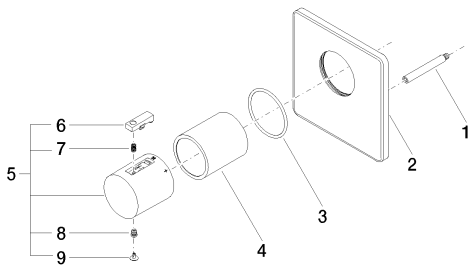

## Dimensional drawing

All dimensions in mm / inch = mm x 0,0394

Shower - LULU

xTOOL Concealed thermostat without volume control - platinum matte

Article number: 36 416 710-06

## Required article

35 517 970-90 0010

xTOOL Concealed thermostat  
rough -

Shower - LULU

xTOOL Concealed thermostat without volume control - platinum matte

Article number: 36 416 710-06

Exploded drawing

Spare parts list

| Number | Item Number        | Designation                       | Number of units |
|--------|--------------------|-----------------------------------|-----------------|
| 1      | 04 31 09 095 00 90 | Mounting bracket -                | 1               |
| 2      | 09 11 02 198-06    | Escutcheon - platinum<br>matte    | 1               |
| 3      | 09 14 10 049 90    | Washer -                          | 1               |
| 4      | 09 21 02 112-06    | Hood / sleeve -<br>platinum matte | 1               |
| 5      | 04 17 33 004 01-06 | Handle - platinum matte           | 1               |
| 6      | 09 21 33 010-06    | handle                            | 1               |
| 7      | 09 16 02 027 90    | Handle -                          | 1               |
| 8      | 09 30 30 136 90    | Mounting bracket -                | 1               |
| 9      | 09 31 20 049-06    | plug                              | 1               |