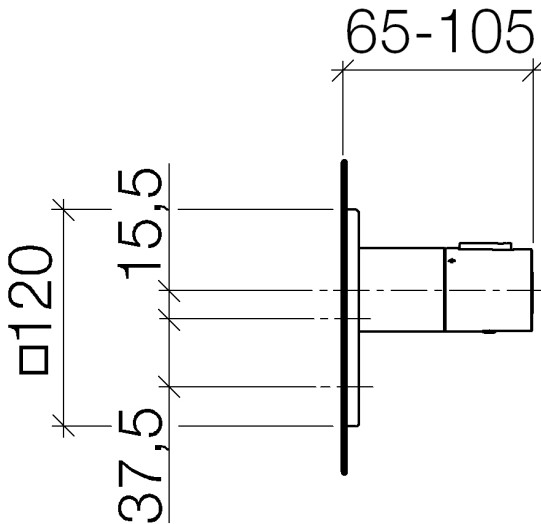

## Shower - LULU

xTOOL Concealed thermostat without volume control - platinum matte

Article number: 36 416 710-06

- Cover plate 4-3/4" x 4-3/4"
- Temperature control handle with safety lock at 100 °F/ 38°C

## Dimensional drawing

All dimensions in mm / inch = mm x 0,0394

Shower - LULU

xTOOL Concealed thermostat without volume control - platinum matte

Article number: 36 416 710-06

## Required article

35 517 970-90 0010

xTOOL Concealed thermostat  
rough -

Shower - LULU

xTOOL Concealed thermostat without volume control - platinum matte

Article number: 36 416 710-06

Exploded drawing

Spare parts list