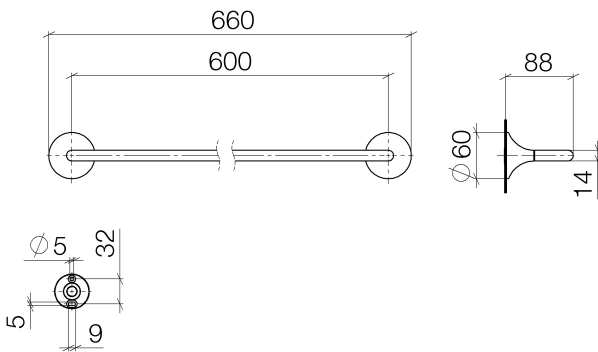

Shower - VAIA

Towel bar - Dark Platinum matte

Article number: 83 060 809-99

- Center to center 23-5/8"
- Width 26"
- Height 2-3/8"
- Flange diameter 2-3/8"
- 3-1/2" Projection

Dark Platinum matte

Dimensional drawing

All dimensions in mm / inch = mm x 0,0394