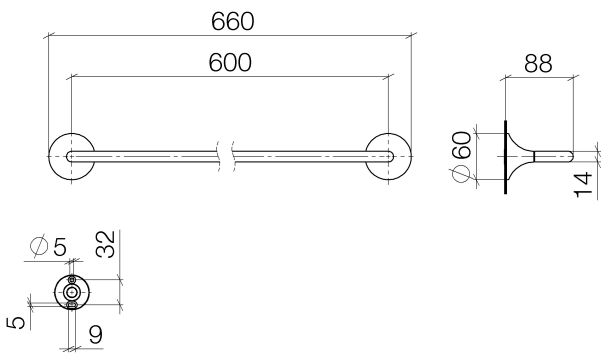

Shower - VAIA

Towel bar - Dark Platinum matte

Article number: 83 060 809-99

- Center to center 23-5/8"
- Width 26"
- Height 2-3/8"
- Flange diameter 2-3/8"
- 3-1/2" Projection

Dark Platinum matte

Dimensional drawing

All dimensions in mm / inch = mm x 0,0394

Shower - VAIA

Towel bar - Dark Platinum matte

Article number: 83 060 809-99

Other surface finishes

polished chrome
83 060 809-00

platinum matte
83 060 809-06

Dark Brass matte
83 060 809-16